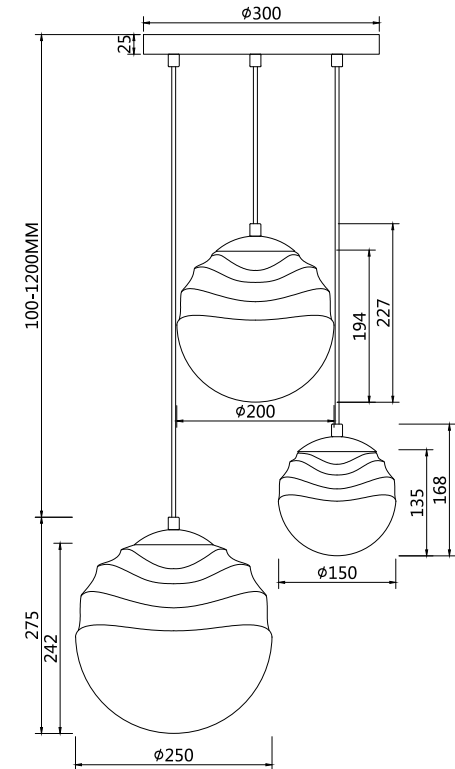

## P074PL-03BS

Gross Weight: 0 kg

Net Weight: 0 kg

Volume: 0,086688 m3

Weight and Volume Margin of Error: ±10%

Color: Brass

Material: Metal

3 x E14 (40W)

Model: P074PL-03BS

Collection: Pendant

Series: New Series 074

Pendant Lamps