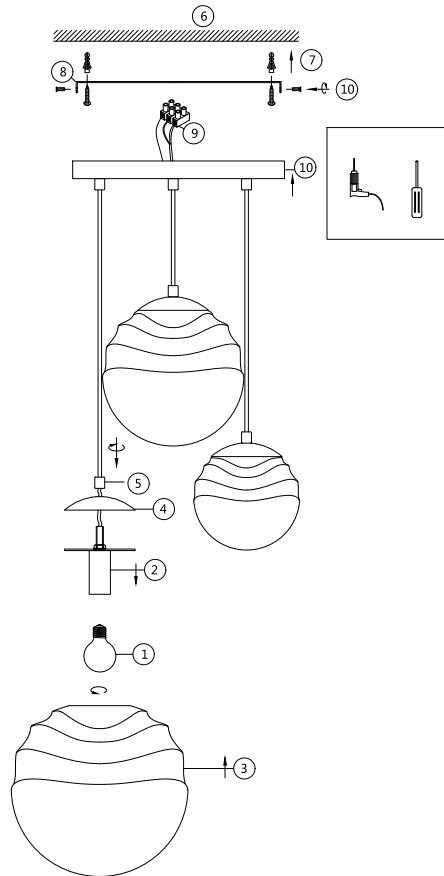

## P074PL-03BS

Gross Weight: 0 kg

Net Weight: 0 kg

Volume: 0,086688 m3

Weight and Volume Margin of Error: ±10%

Color: Brass

Material: Metal

3 x E14 (40W)

Model: P074PL-03BS

Collection: Pendant

Series: New Series 074

Pendant Lamps