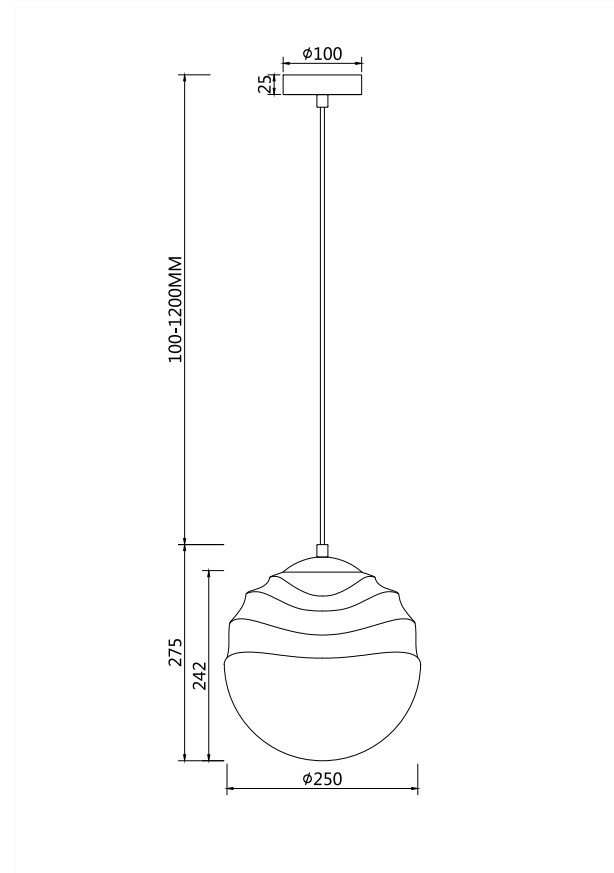

Instruction

P074PL-01N

Gross Weight: 0 kg

Net Weight: 0 kg

Volume: 0,03069 m3

Weight and Volume Margin of Error: ±10%

Color: Nickel

Material: Metal

1 x E14 (40W)

Recommended to use with LED bulbs

Model: P074PL-01N

Collection: Pendant

Series: New Series 074

Pendant Lamps