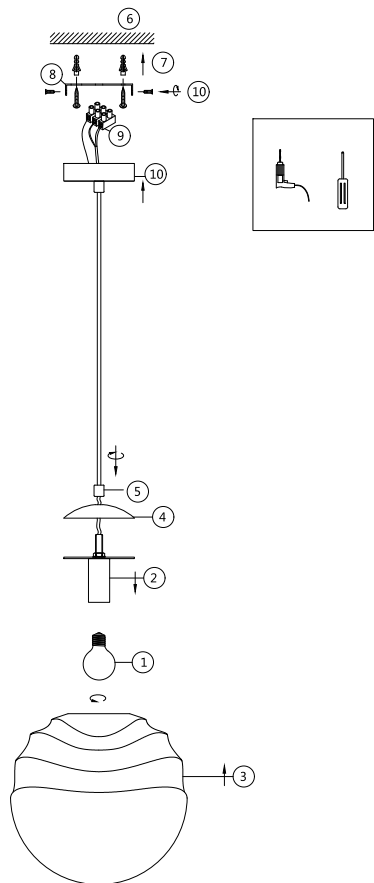

Instruction

P074PL-01N

Gross Weight: 0 kg

Net Weight: 0 kg

Volume: 0,03069 m3

Weight and Volume Margin of Error: ±10%

Color: Nickel

Material: Metal

1 x E14 (40W)

Recommended to use with LED bulbs

Model: P074PL-01N

Collection: Pendant

Series: New Series 074

Pendant Lamps