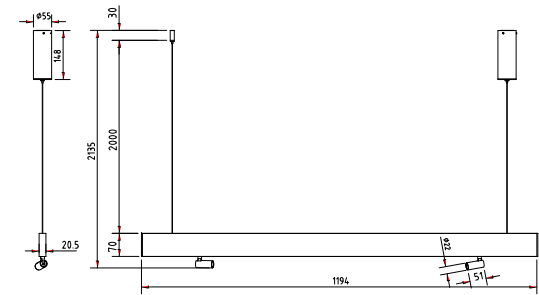

Instruction

P068PL-L27W4K

MAX 30W
2200 Lumen

Model: P068PL-L27W4K
Collection: Pendant
Series: Puntero

Pendant Lamps