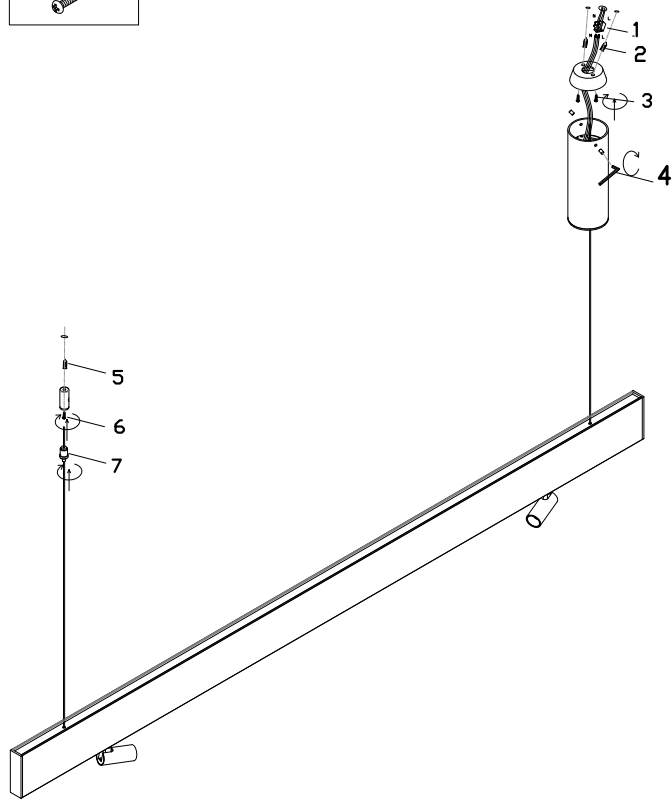

Instruction

P068PL-L27W4K

MAX 30W
2200 Lumen

Model: P068PL-L27W4K
Collection: Pendant
Series: Puntero

Pendant Lamps