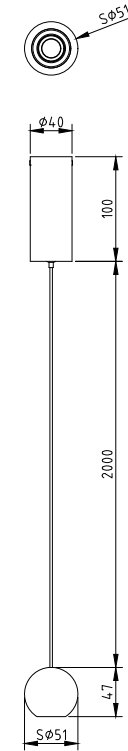

Instruction

P067PL-L5GF3K

MAX 5W
300 Lumen

Model: P067PL-L5GF3K
Collection: Pendant
Series: Harmat

Pendant Lamps