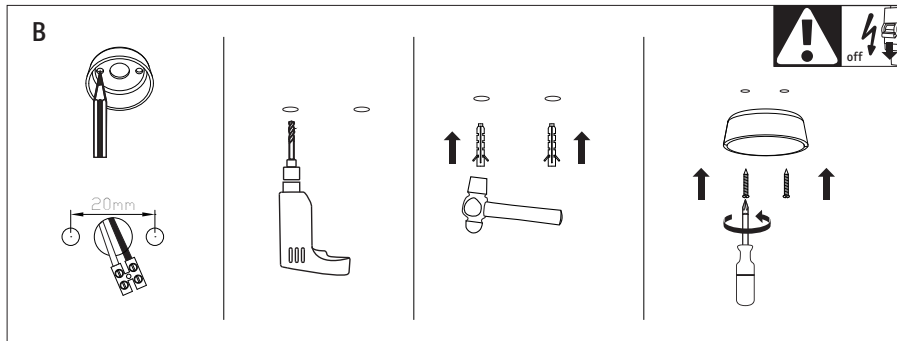

Instruction

P067PL-L5GF3K

MAX 5W
300 Lumen

Model: P067PL-L5GF3K
Collection: Pendant
Series: Harmat

Pendant Lamps