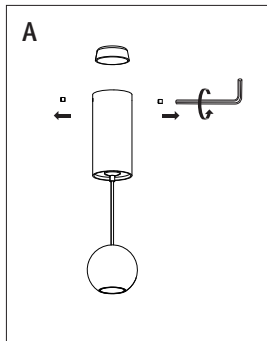

Instruction

P067PL-L5GF3K

MAX 5W
300 Lumen

Model: P067PL-L5GF3K
Collection: Pendant
Series: Harmat

Pendant Lamps