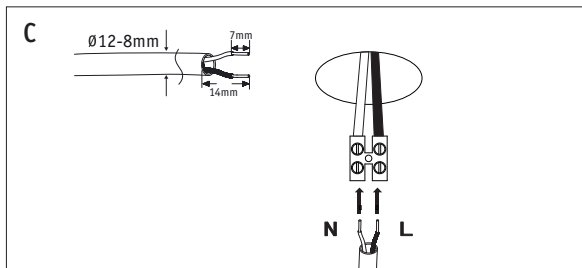

Instruction

P067PL-L5GF3K

MAX 5W
300 Lumen

Model: P067PL-L5GF3K
Collection: Pendant
Series: Harmat

Pendant Lamps