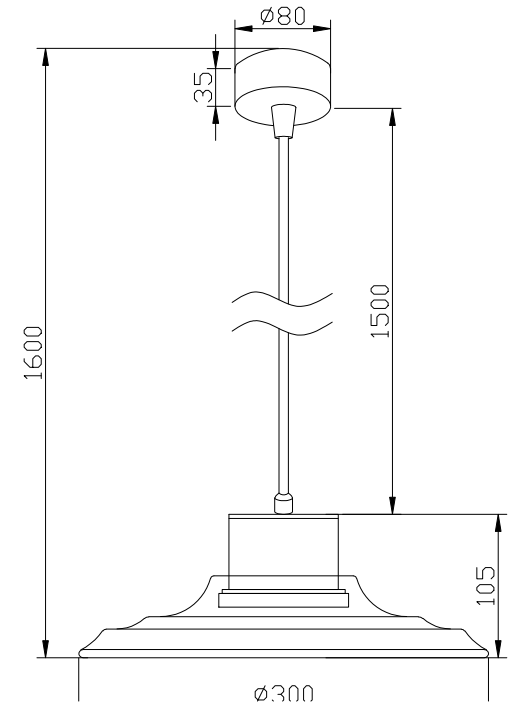

# Instruction

P066PL-L9W4K

MAX 9W  
550 Lumen

Model: P066PL-L9W4K  
Collection: Pendant  
Series: Remous

Pendant Lamps