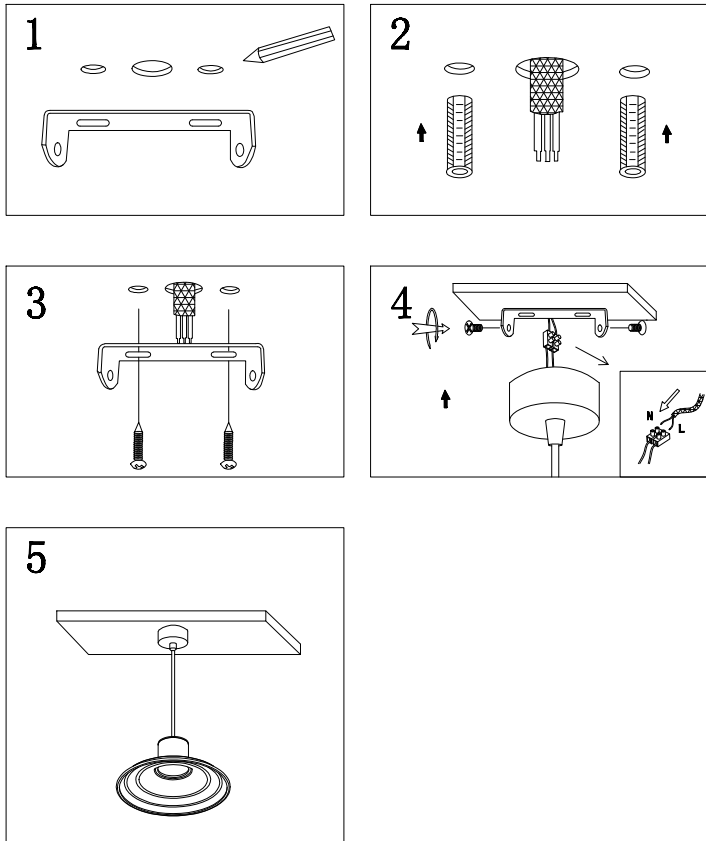

# Instruction

P066PL-L9W4K

MAX 9W  
550 Lumen

Model: P066PL-L9W4K  
Collection: Pendant  
Series: Remous

Pendant Lamps