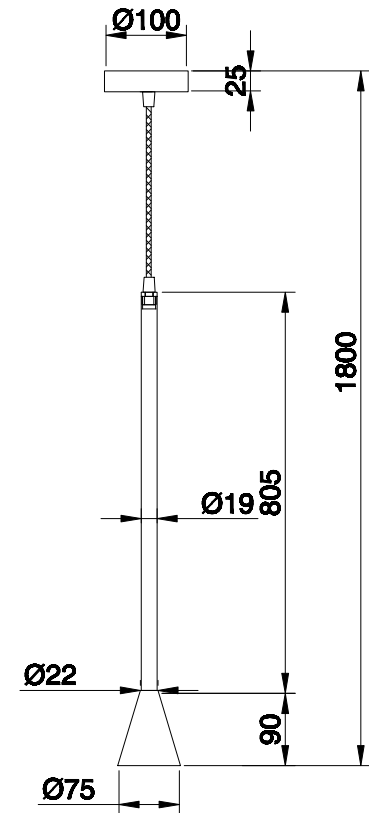

Instruction

P064PL-01G

1 x GU10 (40W)
Recommended to use with LED bulbs

Pendant Lamps

Model: P064PL-01G
Collection: Pendant
Series: New Series 064