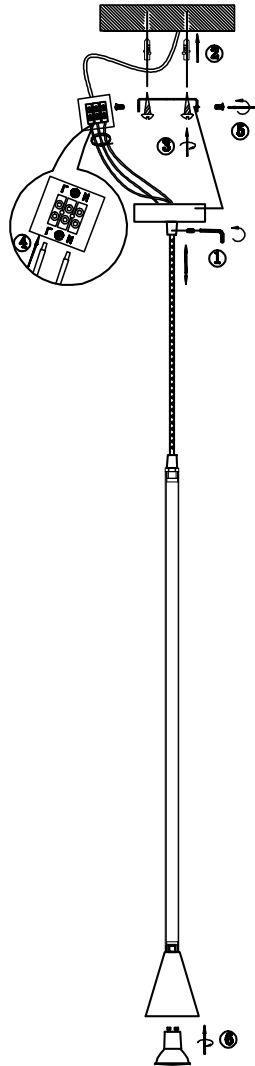

Instruction

P064PL-01G

1 x GU10 (40W)
Recommended to use with LED bulbs

Pendant Lamps

Model: P064PL-01G
Collection: Pendant
Series: New Series 064