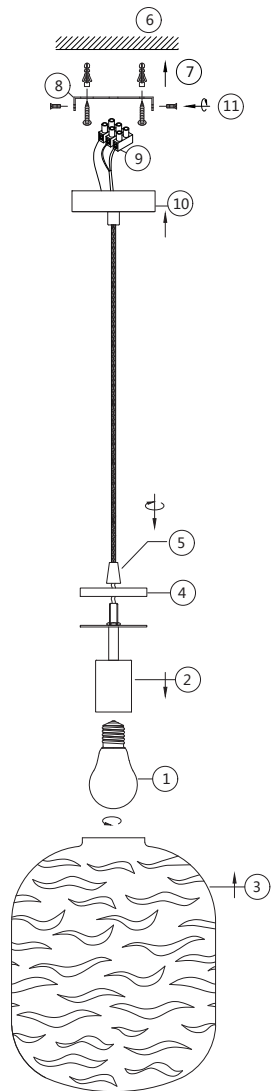

Instruction

P058PL-01BS

1 x E27 (60W)

Recommended to use with LED bulbs

Model: P058PL-01BS

Collection: Pendant

Series: Dunas

Pendant Lamps