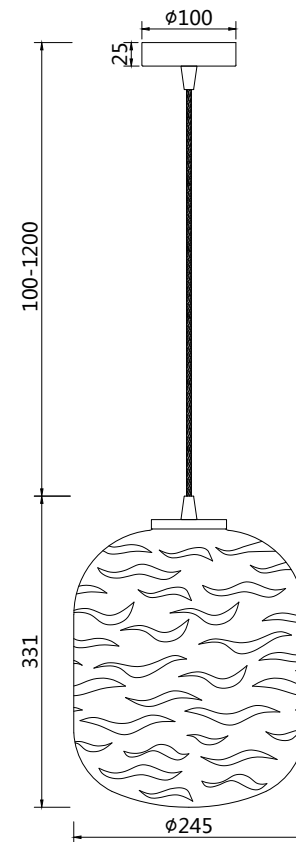

Instruction

P058PL-01BS

1 x E27 (60W)

Recommended to use with LED bulbs

Model: P058PL-01BS

Collection: Pendant

Series: Dunas

Pendant Lamps