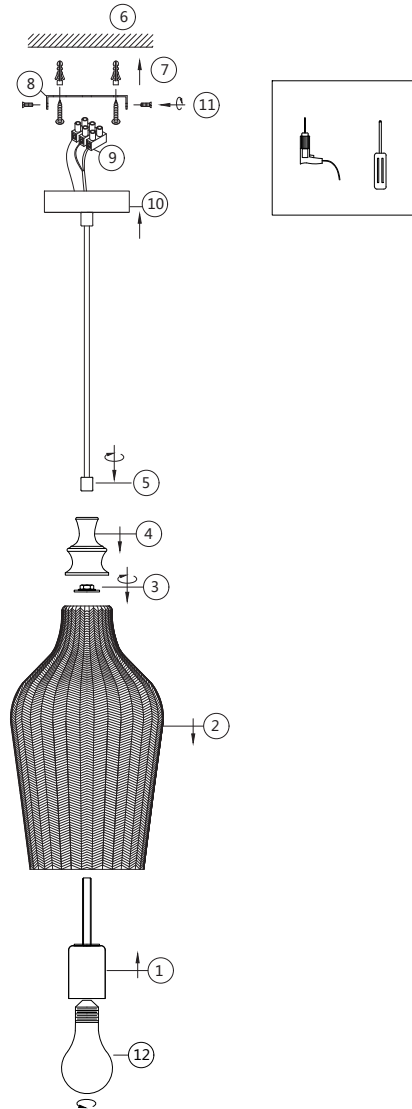

Instruction

P033PL-01CH

1 x E27 (60W)

Model: P033PL-01CH
Collection: Pendant
Series: Festa

Pendant Lamps