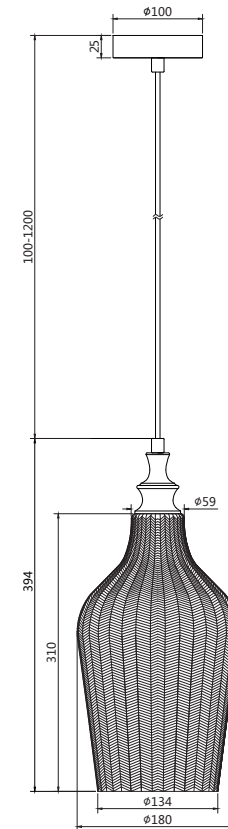

Instruction

P033PL-01CH

1 x E27 (60W)

Model: P033PL-01CH
Collection: Pendant
Series: Festa

Pendant Lamps