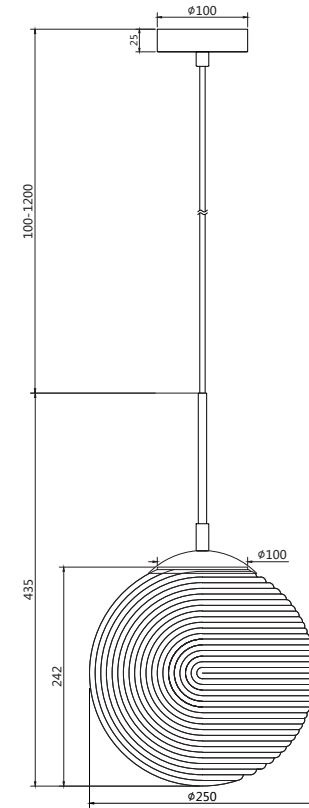

Instruction

P031PL-01BS

1 x E27 (60W)

Model: P031PL-01BS

Collection: Pendant

Series: Lumina

Pendant Lamps