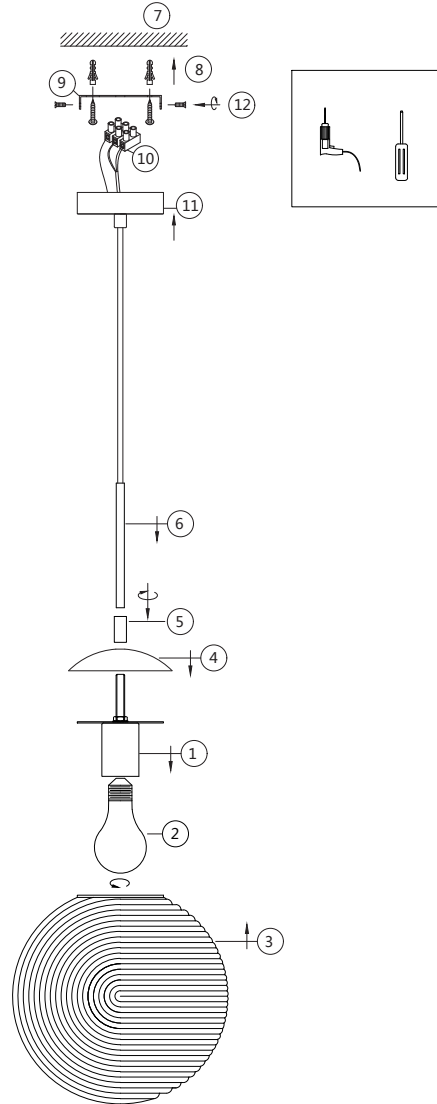

Instruction

P031PL-01B

1 x E27 (60W)

Model: P031PL-01B
Collection: Pendant
Series: Lumina

Pendant Lamps