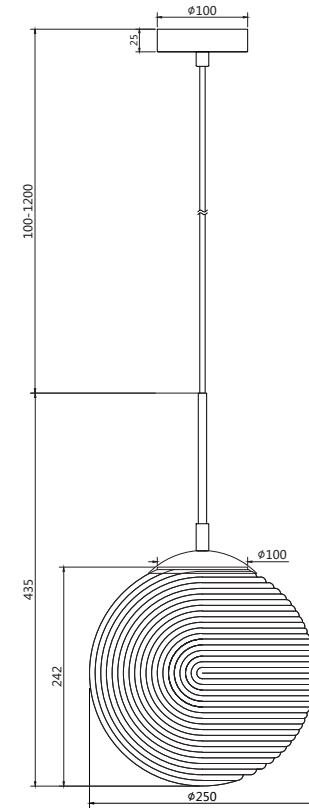

Instruction

P031PL-01B

1 x E27 (60W)

Model: P031PL-01B
Collection: Pendant
Series: Lumina

Pendant Lamps