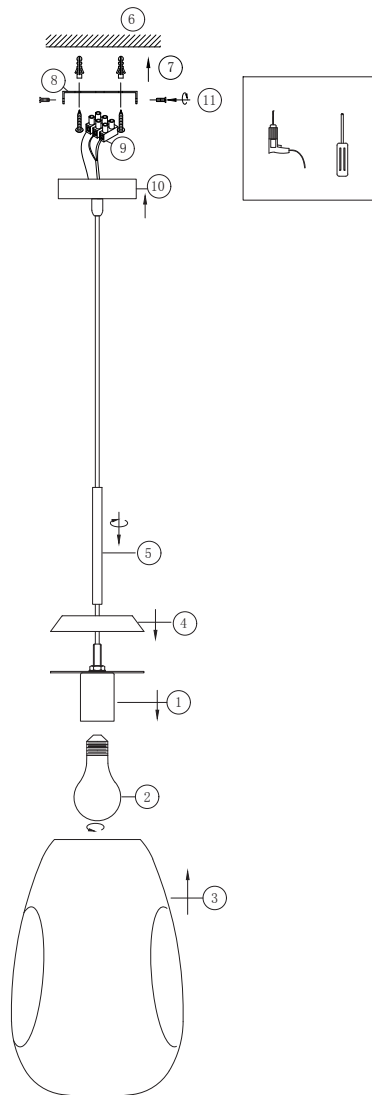

Instruction

P013PL-01G

1 x E27 (60W)

Model: P013PL-01G
Collection: Pendant
Series: Mabell

Pendant Lamps