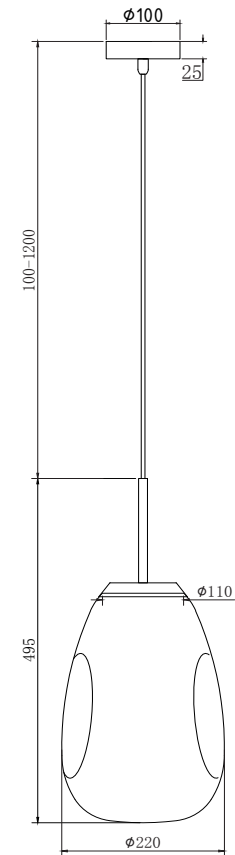

Instruction

P013PL-01G

1 x E27 (60W)

Model: P013PL-01G
Collection: Pendant
Series: Mabell

Pendant Lamps