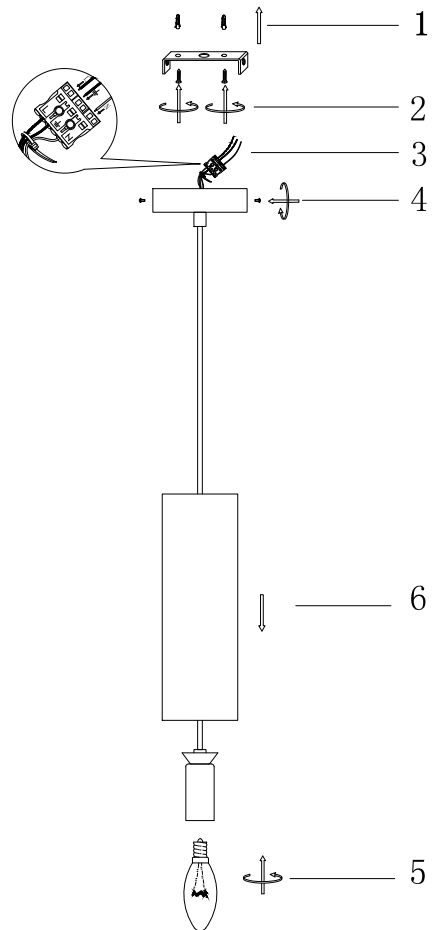

Instruction

P011PL-01C

1 x E14 (40W)

Model: P011PL-01C
Collection: Pendant
Series: Gioia

Pendant Lamps