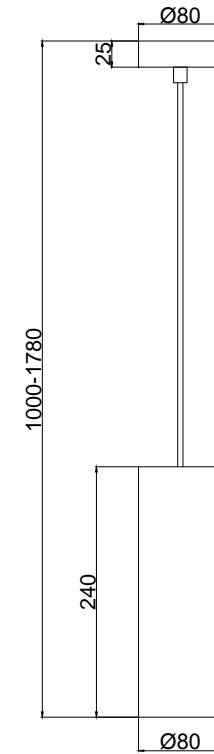

Instruction

P011PL-01C

1 x E14 (40W)

Model: P011PL-01C
Collection: Pendant
Series: Gioia

Pendant Lamps