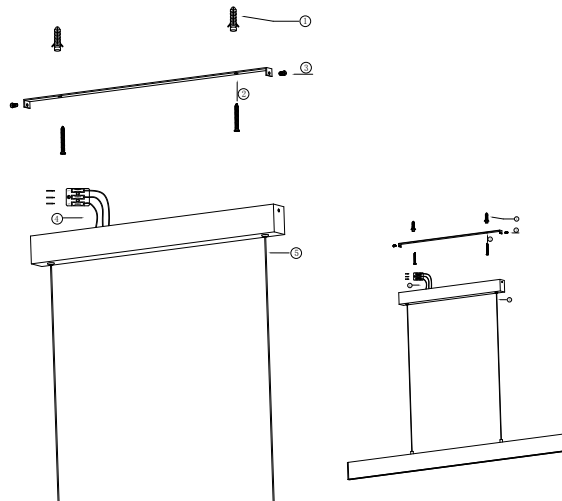

Instruction

P010PL-L30G4K

Gross Weight: 0 kg

Color: Gold

Net Weight: 0 kg

Material: Metal

Volume: 0 m3

Weight and Volume Margin of Error: ±10%

MAX 30W
1800 Lumen

Model: P010PL-L30G4K

Collection: Pendant

Series: Step

Pendant Lamps