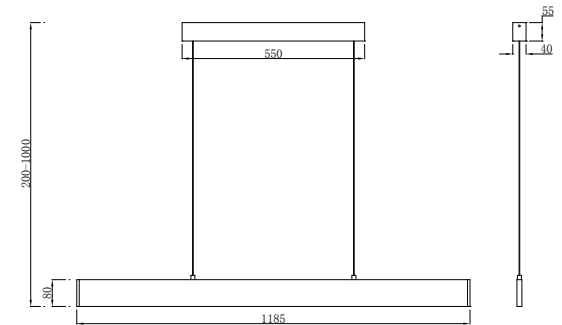

Instruction

P010PL-L30G4K

Gross Weight: 0 kg

Color: Gold

Net Weight: 0 kg

Material: Metal

Volume: 0 m3

Weight and Volume Margin of Error: ±10%

MAX 30W
1800 Lumen

Model: P010PL-L30G4K

Collection: Pendant

Series: Step

Pendant Lamps