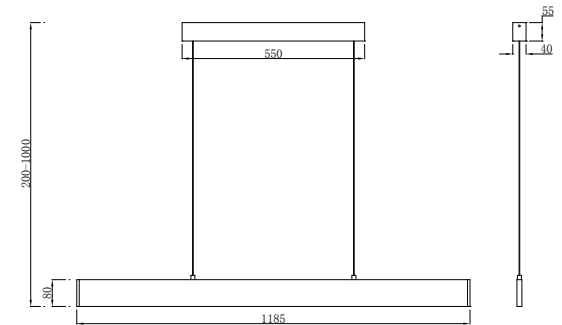

Instruction

P010PL-L30G3K

Gross Weight: 0 kg

Color: Gold

Net Weight: 0 kg

Material: Metal

Volume: 0 m3

Weight and Volume Margin of Error: ±10%

MAX 30W
1700 Lumen

Model: P010PL-L30G3K

Collection: Pendant

Series: Step

Pendant Lamps