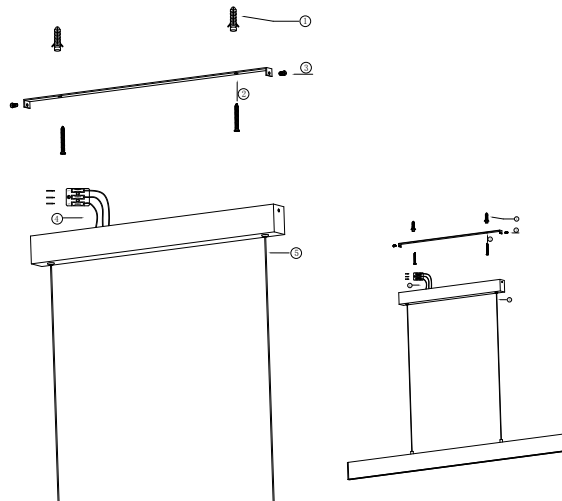

Instruction

P010PL-L30G3K

Gross Weight: 0 kg

Color: Gold

Net Weight: 0 kg

Material: Metal

Volume: 0 m3

Weight and Volume Margin of Error: ±10%

MAX 30W
1700 Lumen

Model: P010PL-L30G3K

Collection: Pendant

Series: Step

Pendant Lamps