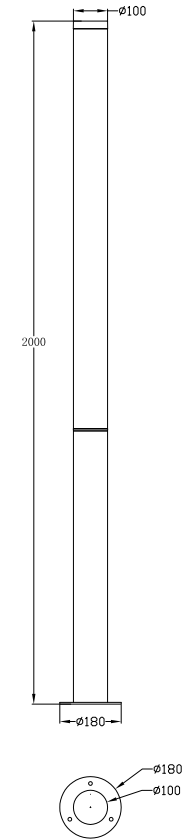

Instruction

O041FL-L100B3K

MAX 100W
8000 Lumen

Model: O041FL-L100B3K
Collection: Outdoor

Floor Lamps