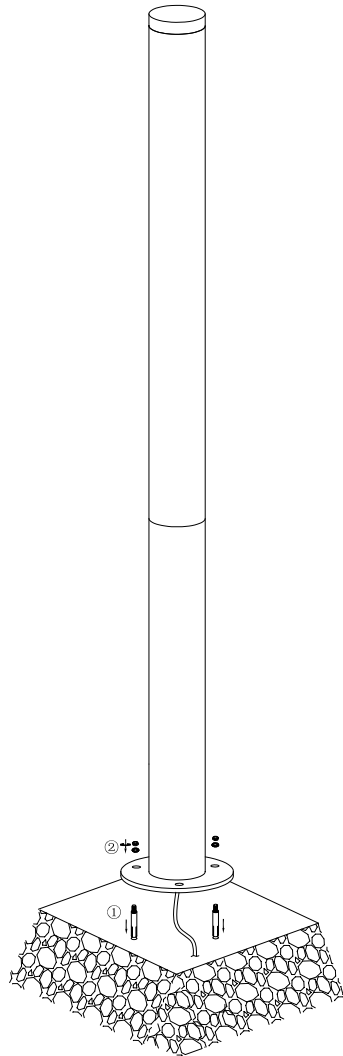

Instruction

O041FL-L100B3K

MAX 100W
8000 Lumen

Model: O041FL-L100B3K
Collection: Outdoor

Floor Lamps