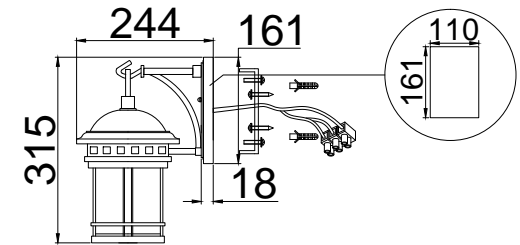

Instruction

O031WL-01BR

1 x E27 (60W)

Model: O031WL-01BR
Collection: Outdoor
Series: New Series 031

Wall Lamps