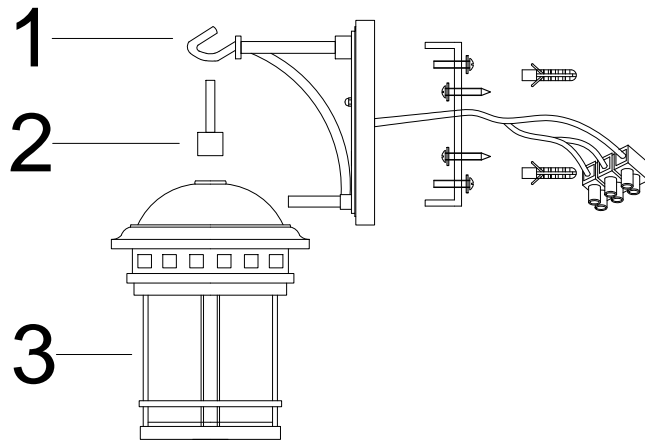

Instruction

O031WL-01BR

1 x E27 (60W)

Model: O031WL-01BR
Collection: Outdoor
Series: New Series 031

Wall Lamps