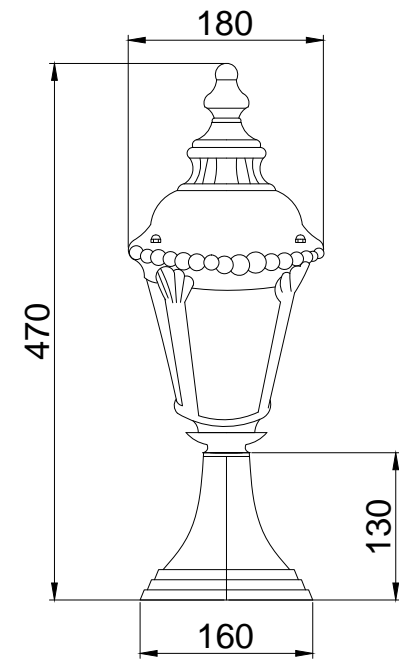

Instruction

O029FL-01GN

1 x E27 (60W)

Model: O029FL-01GN
Collection: Outdoor
Series: New Series 028

Floor Lamps