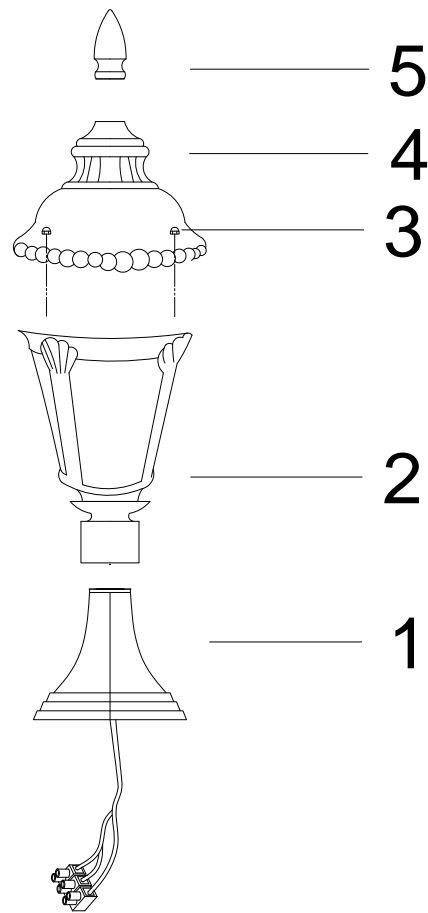

Instruction

O029FL-01GN

1 x E27 (60W)

Model: O029FL-01GN
Collection: Outdoor
Series: New Series 028

Floor Lamps