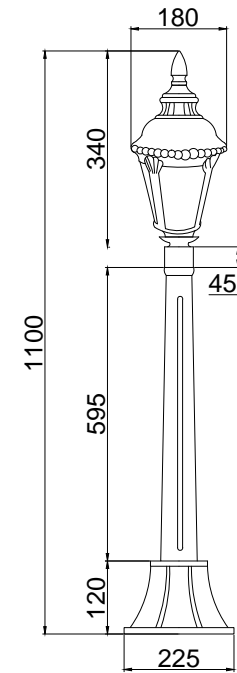

Instruction

O028FL-01BZ

1 x E27 (60W)

Model: O028FL-01BZ
Collection: Outdoor
Series: New Series 028

Floor Lamps