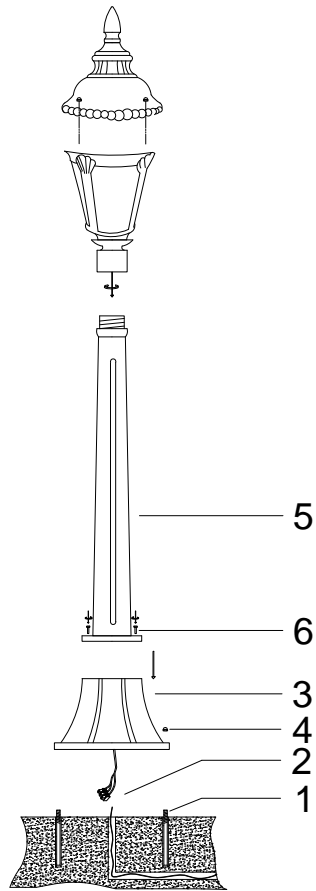

Instruction

O028FL-01BZ

1 x E27 (60W)

Model: O028FL-01BZ
Collection: Outdoor
Series: New Series 028

Floor Lamps