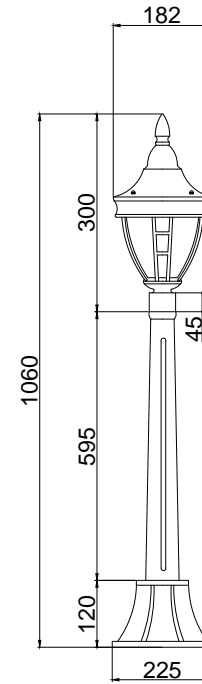

Instruction

O026FL-01B

1 x E27 (60W)

Model: O026FL-01B
Collection: Outdoor
Series: New Series 026

Floor Lamps