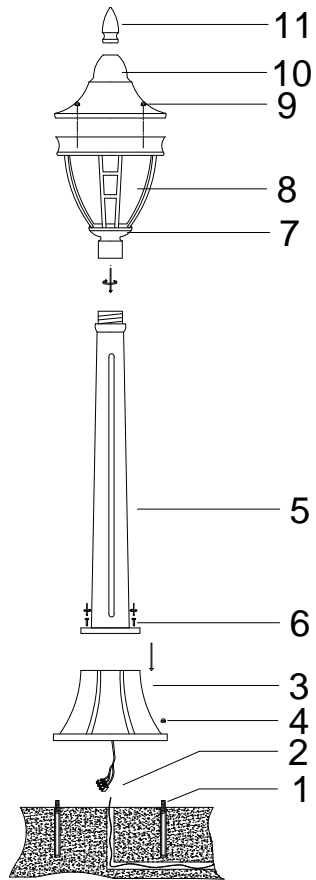

Instruction

O026FL-01B

1 x E27 (60W)

Model: O026FL-01B
Collection: Outdoor
Series: New Series 026

Floor Lamps