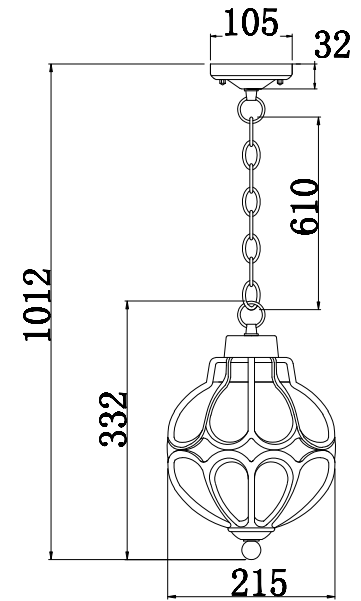

# Instruction

O024PL-01G

1 x E27 (60W)

Model: O024PL-01G  
Collection: Outdoor  
Series: Via

Pendant Lamps