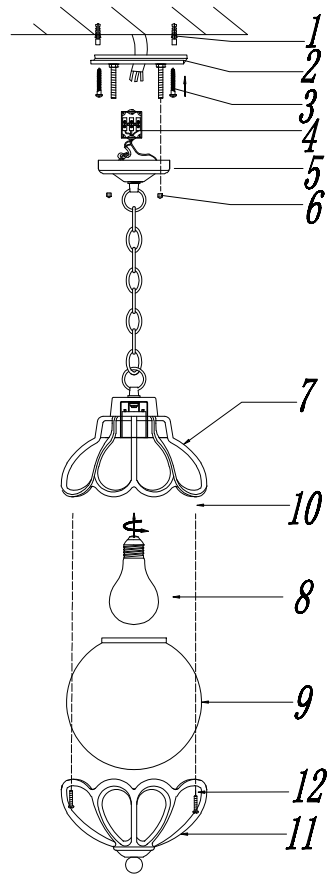

# Instruction

O024PL-01G

1 x E27 (60W)

Model: O024PL-01G  
Collection: Outdoor  
Series: Via

Pendant Lamps