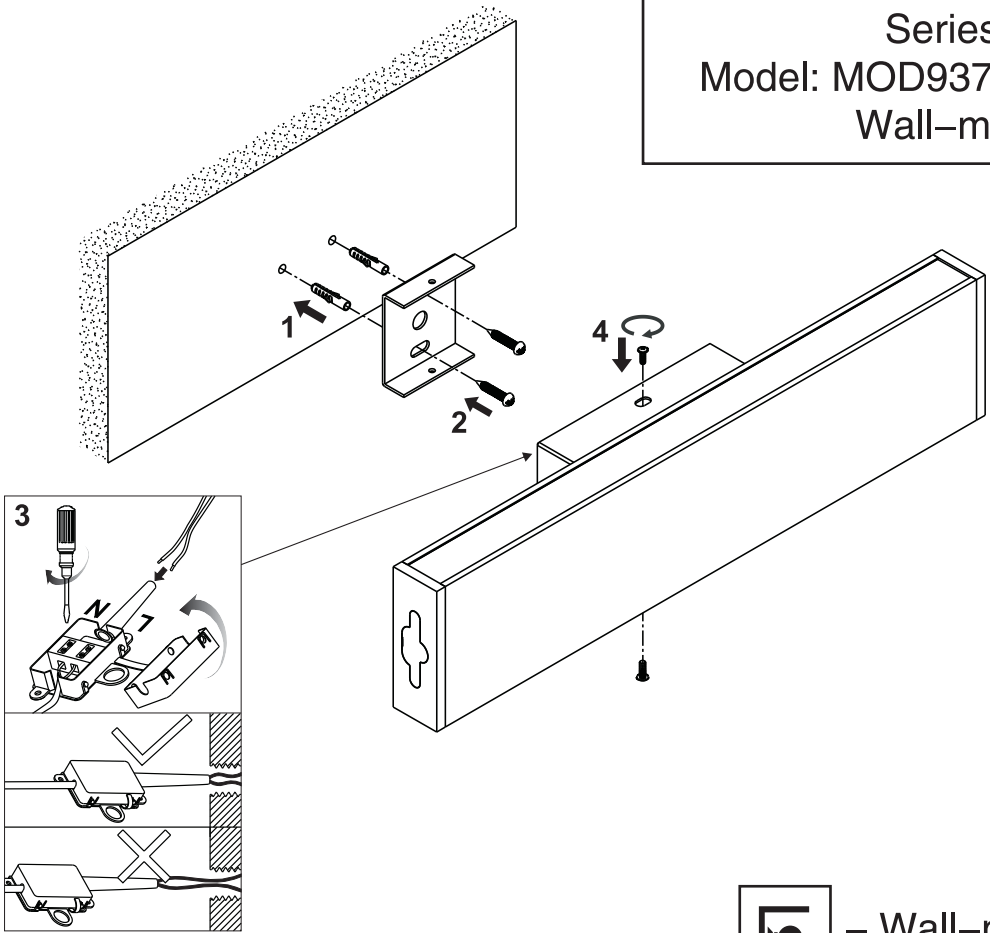

# Instruction

Collection: Modern  
Series: Vilora  
Model: MOD937-31-N  
Wall-mounted

- Wall-mounted

LED x 1

max 12w  
850 lumen

**MAYTONI**  
DECORATIVE LIGHTING

[www.maytoni.de](http://www.maytoni.de)