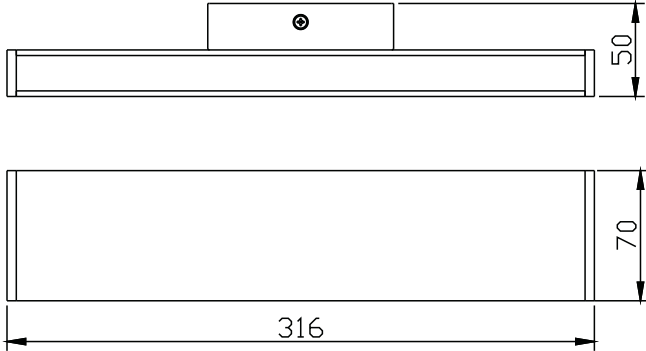

# Instruction

Collection: Modern  
Series: Vilora  
Model: MOD937-31-N  
Wall-mounted

- Wall-mounted

LED x 1

max 12w  
850 lumen

**MAYTONI**  
DECORATIVE LIGHTING

[www.maytoni.de](http://www.maytoni.de)