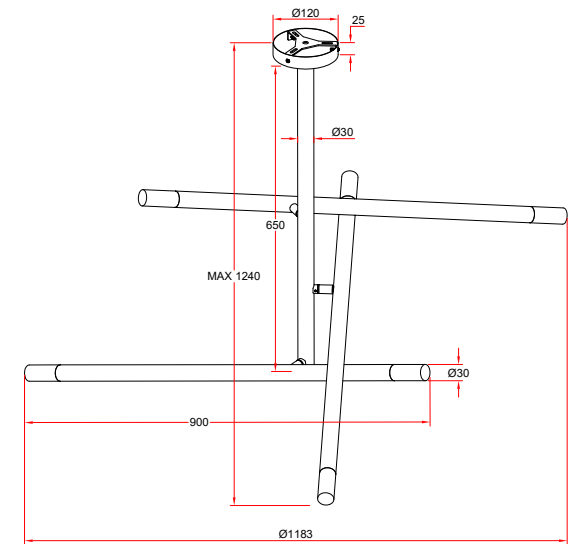

Instruction

MOD620CL-06B

6 x G9 (25W)

Model: MOD620CL-06B
Collection: Technical
Series: Vigo

Ceiling Lamps