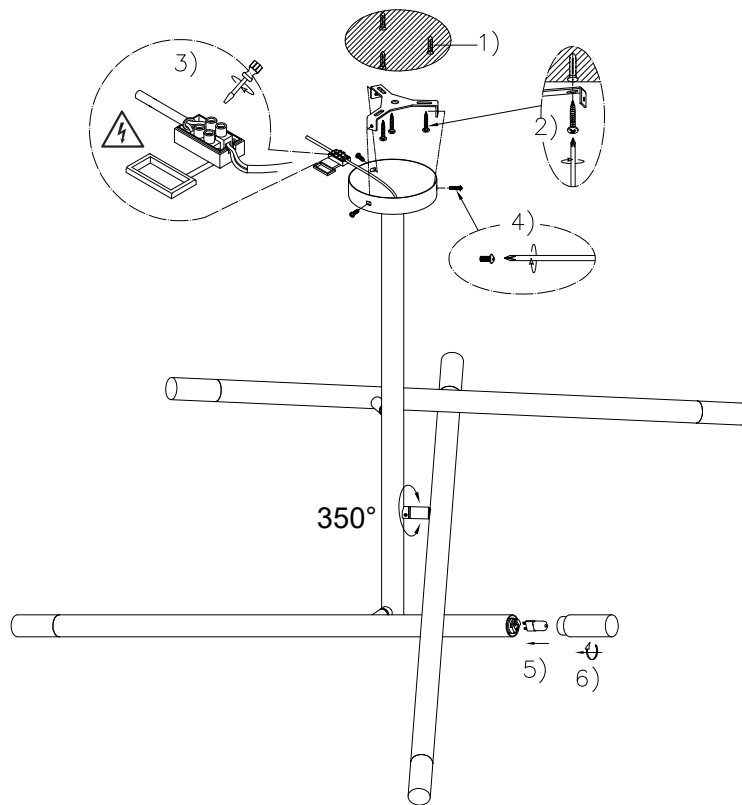

Instruction

MOD620CL-06B

6 x G9 (25W)

Model: MOD620CL-06B
Collection: Technical
Series: Vigo

Ceiling Lamps