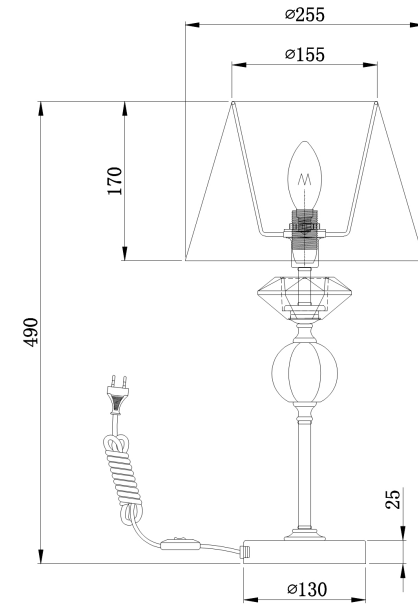

# Instruction

Collection: MODERN  
Series: SMUSSO  
Model: MOD560-TL-01-N  
Mobile

- Mobile

1 x E14 (40W)

**MAYTONI**  
DECORATIVE LIGHTING

[www.maytoni.de](http://www.maytoni.de)