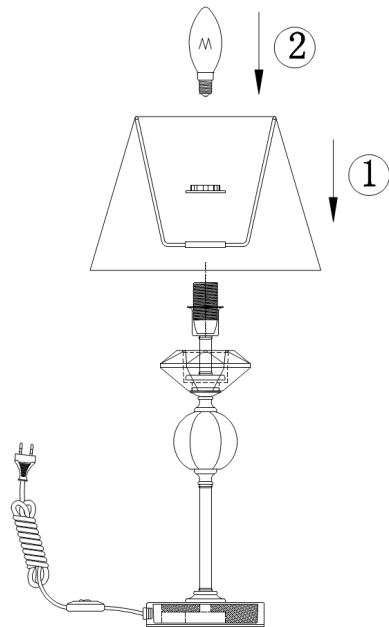

# Instruction

Collection: MODERN  
Series: SMUSSO  
Model: MOD560-TL-01-N  
Mobile

- Mobile

1 x E14 (40W)

**MAYTONI**  
DECORATIVE LIGHTING

[www.maytoni.de](http://www.maytoni.de)