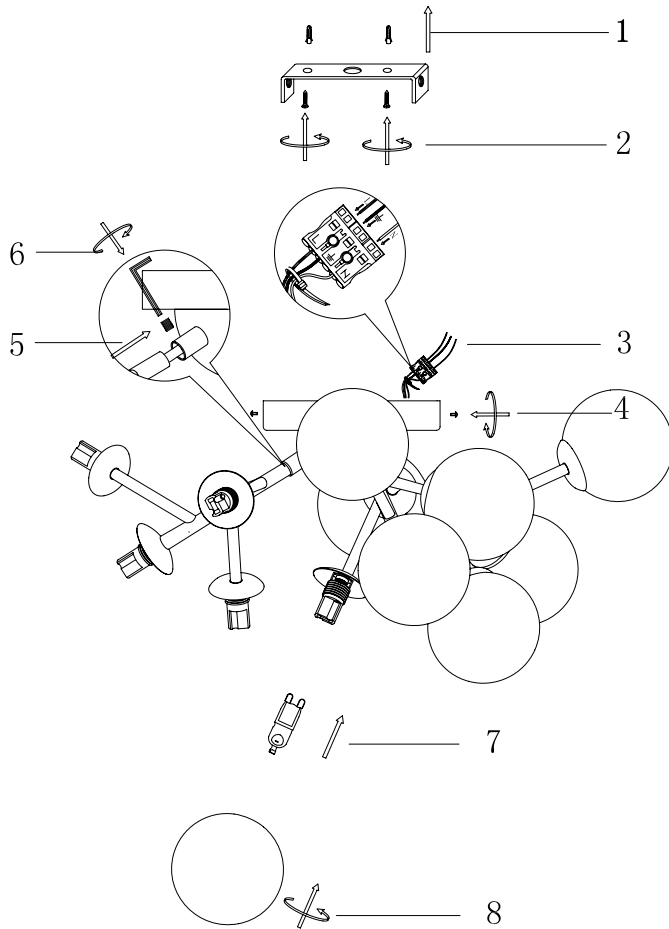

Instruction

MOD545PL-12CH

12 x G9 (28W)

Model: MOD545PL-12CH
Collection: Modern
Series: Dallas

Ceiling Lamps