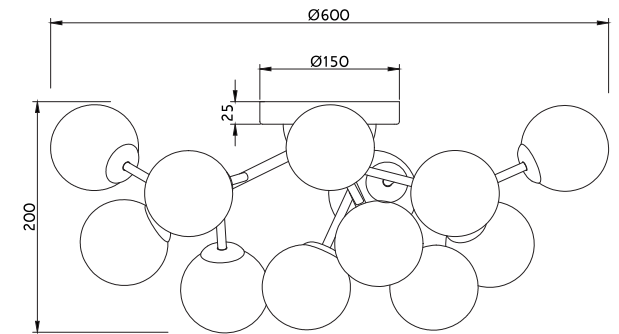

Instruction

MOD545PL-12CH

12 x G9 (28W)

Model: MOD545PL-12CH
Collection: Modern
Series: Dallas

Ceiling Lamps