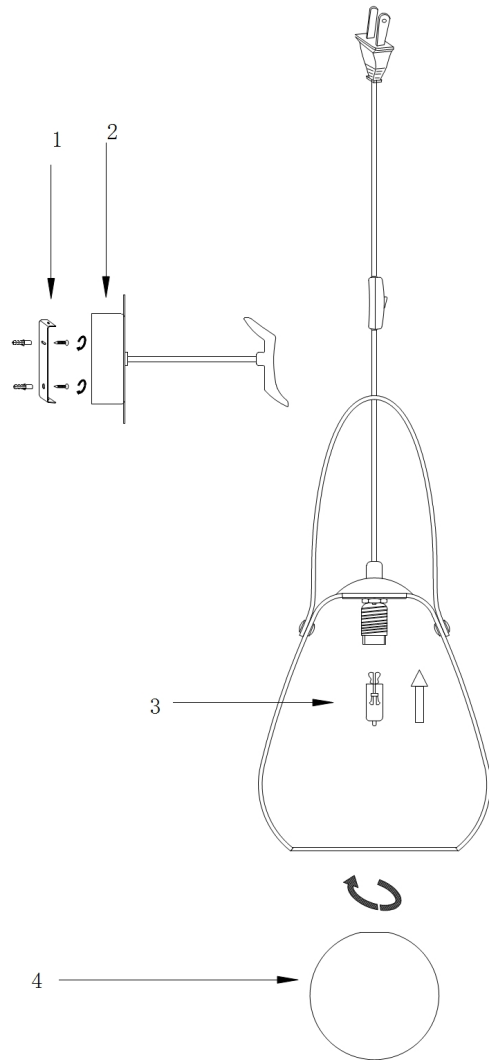

Instruction

Collection: MODERN
Series: INDIANA
Model: MOD544WL-01W
Wall

- Wall

1 x G9 (28W)

MAYTONI
DECORATIVE LIGHTING

www.maytoni.de