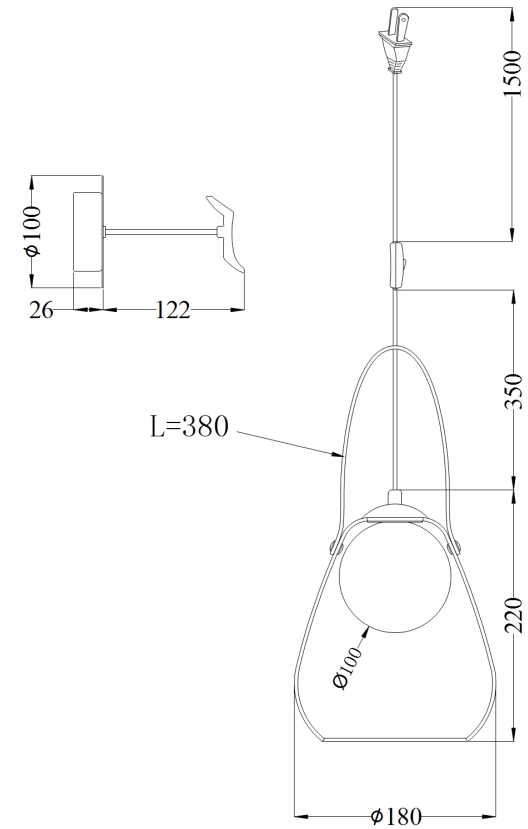

Instruction

Collection: MODERN
Series: INDIANA
Model: MOD544WL-01W
Wall

- Wall

1 x G9 (28W)

MAYTONI
DECORATIVE LIGHTING

www.maytoni.de