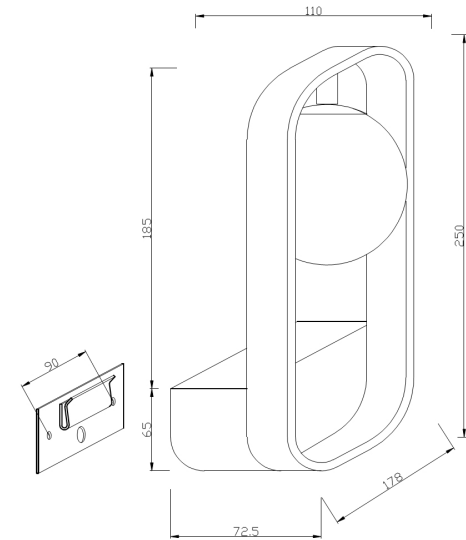

Instruction

Collection: MODERN
Series: AVOLA
Model: MOD431-WL-01-WS
Wall

- Wall

1 x G9 (40W)

MAYTONI
DECORATIVE LIGHTING

www.maytoni.de