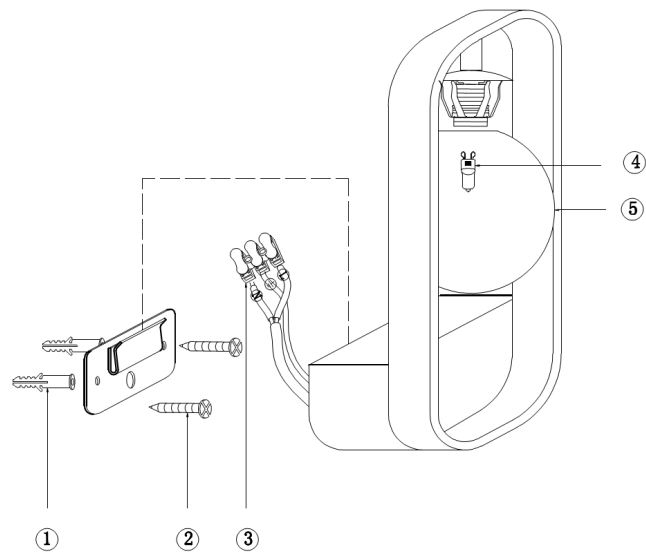

Instruction

Collection: MODERN
Series: AVOLA
Model: MOD431-WL-01-WS
Wall

- Wall

1 x G9 (40W)

MAYTONI
DECORATIVE LIGHTING

www.maytoni.de