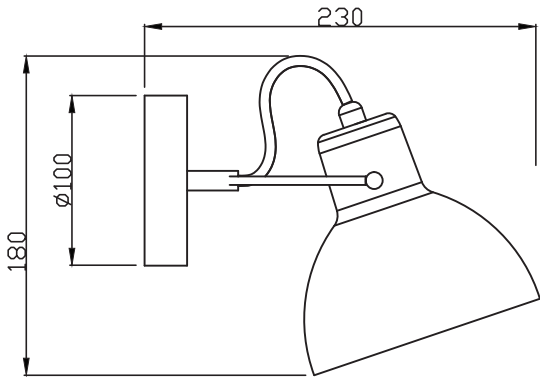

# Instruction

Collection: Modern  
Series: Daniel  
Model: MOD407-WL-01-B  
Wall

  
1 x E14 (40w)

**MAYTONI**  
DECORATIVE LIGHTING  
[www.maytoni.de](http://www.maytoni.de)