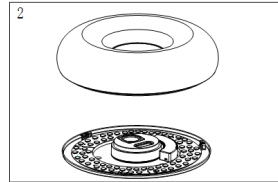

# Instruction

Collection: CEILING & WALL  
Series: MUSIC 60  
Model: MOD362-CL-01-60W-W  
Ceiling

- Ceiling

max 60W  
3000 LM

**MAYTONI**  
DECORATIVE LIGHTING

[www.maytoni.de](http://www.maytoni.de)