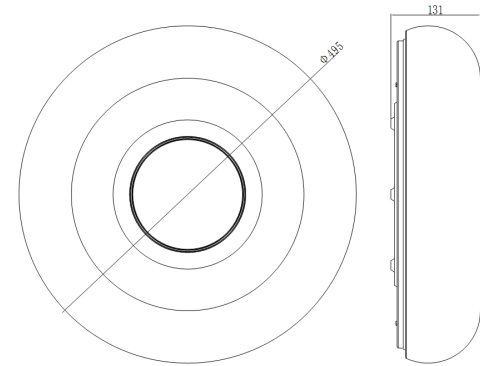

# Instruction

Collection: CEILING & WALL  
Series: MUSIC 60  
Model: MOD362-CL-01-60W-W  
Ceiling

- Ceiling

max 60W  
3000 LM

**MAYTONI**  
DECORATIVE LIGHTING

[www.maytoni.de](http://www.maytoni.de)