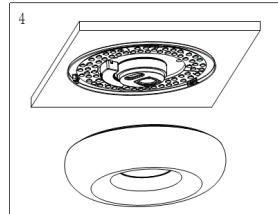

# Instruction

Collection: CEILING & WALL  
Series: MUSIC 60  
Model: MOD362-CL-01-60W-W  
Ceiling

- Ceiling

max 60W  
3000 LM

**MAYTONI**  
DECORATIVE LIGHTING

[www.maytoni.de](http://www.maytoni.de)