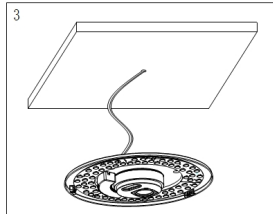

# Instruction

Collection: CEILING & WALL  
Series: MUSIC 60  
Model: MOD362-CL-01-60W-W  
Ceiling

- Ceiling

max 60W  
3000 LM

**MAYTONI**  
DECORATIVE LIGHTING

[www.maytoni.de](http://www.maytoni.de)