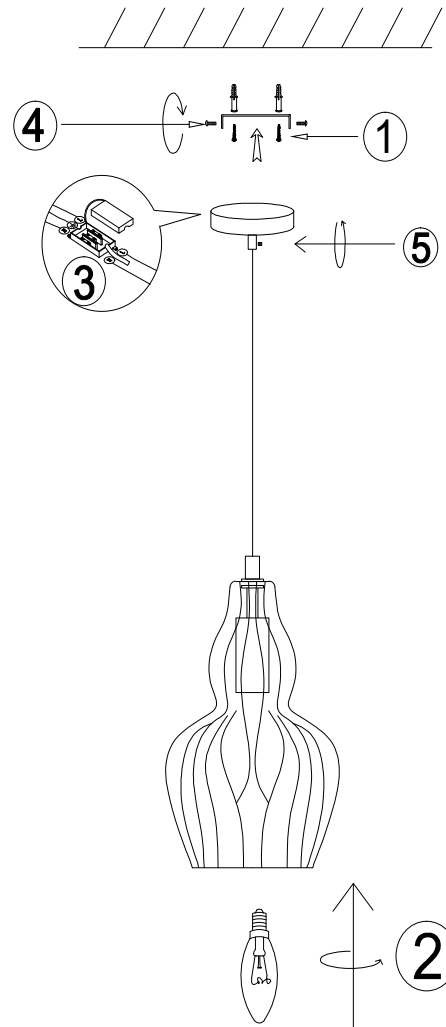

Instruction

MOD238-PL-01-B

1 x E14 (40W)

Model: MOD238-PL-01-B
Collection: Pendant
Series: Eustoma

Pendant Lamps