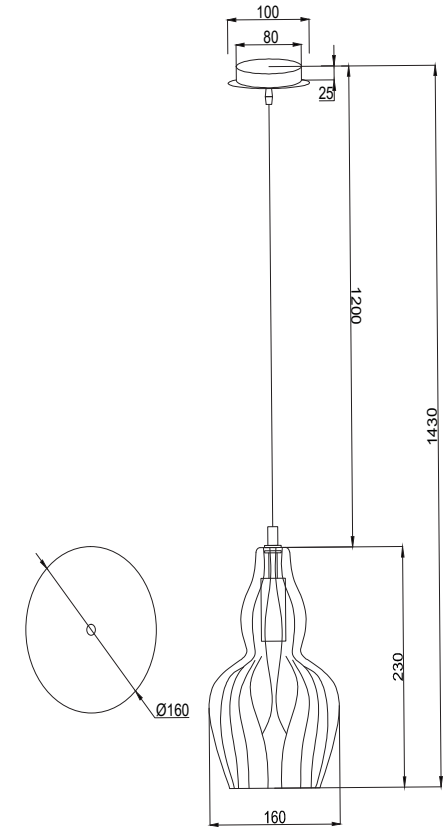

Instruction

MOD238-PL-01-B

1 x E14 (40W)

Model: MOD238-PL-01-B
Collection: Pendant
Series: Eustoma

Pendant Lamps