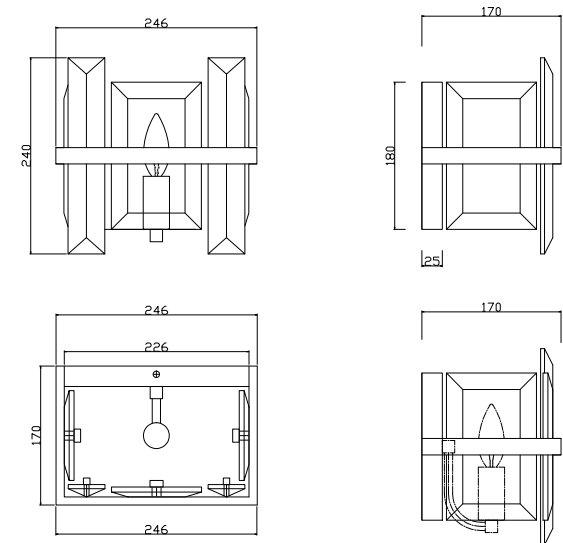

Instruction

MOD201WL-01N

Gross Weight: 0 kg

Color: Chrome

Net Weight: 0 kg

Material: Metal

Volume: 0 m3

Weight and Volume Margin of Error: ±10%

1 x E14 (40W)

Model: MOD201WL-01N

Collection: Modern

Series: Cerezo

Wall Lamps