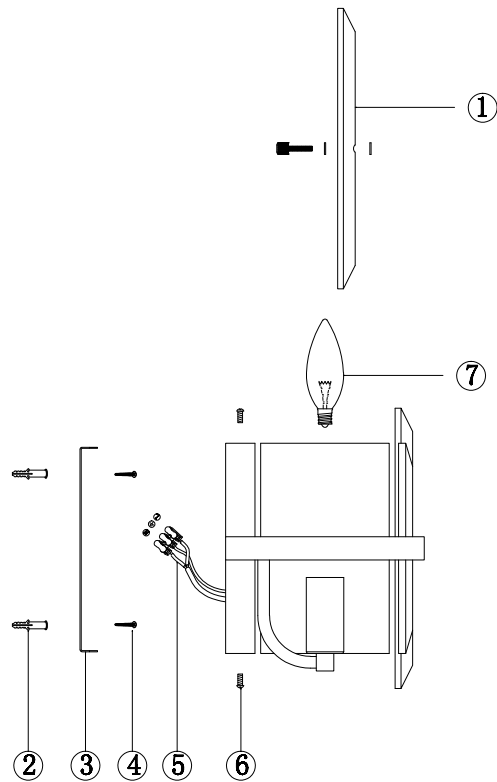

Instruction

MOD201WL-01N

Gross Weight: 0 kg

Color: Chrome

Net Weight: 0 kg

Material: Metal

Volume: 0 m3

Weight and Volume Margin of Error: ±10%

1 x E14 (40W)

Model: MOD201WL-01N

Collection: Modern

Series: Cerezo

Wall Lamps