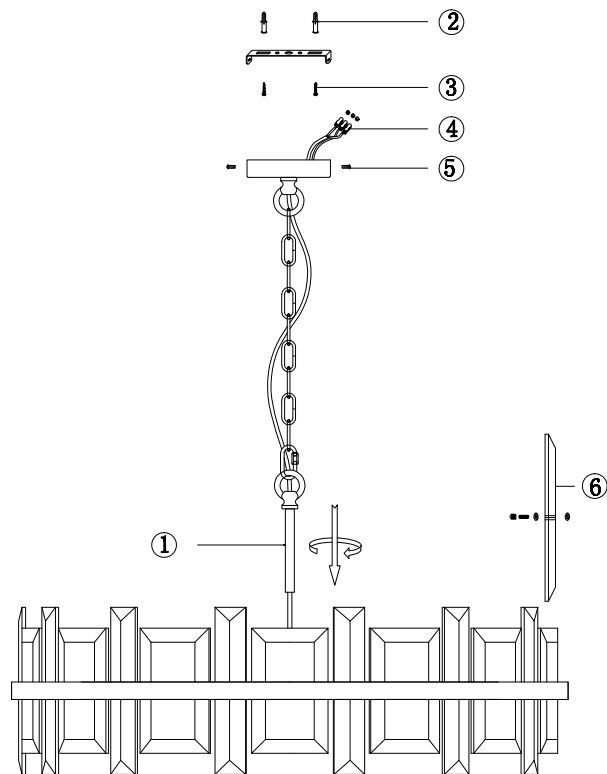

Instruction

MOD201PL-07N

7 x E14 (40W)

Model: MOD201PL-07N
Collection: Modern
Series: Cerezo

Ceiling Lamps