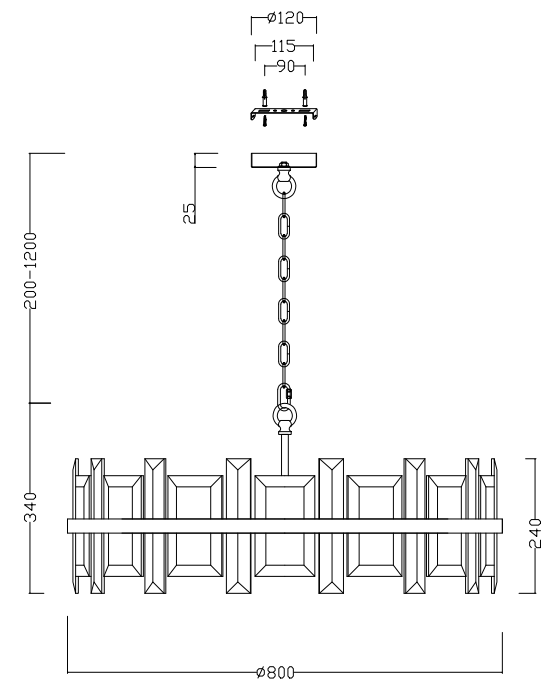

Instruction

MOD201PL-07N

7 x E14 (40W)

Model: MOD201PL-07N
Collection: Modern
Series: Cerezo

Ceiling Lamps