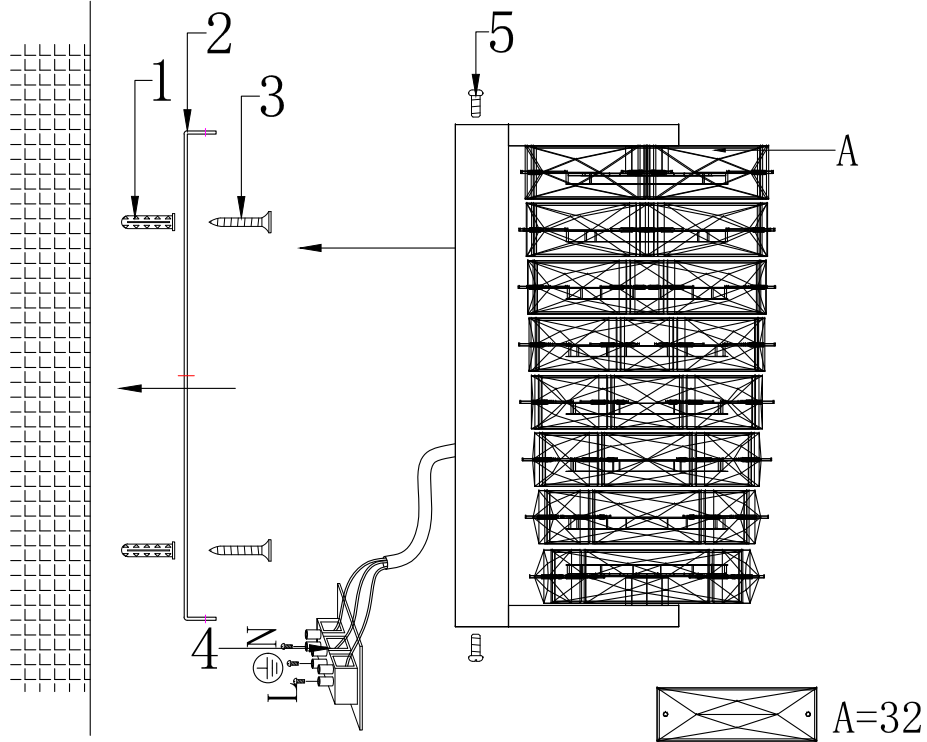

Instruction

MOD124WL-L6CH3K

MAX 6W
300 Lumen

Model: MOD124WL-L6CH3K
Collection: Modern

Wall Lamps