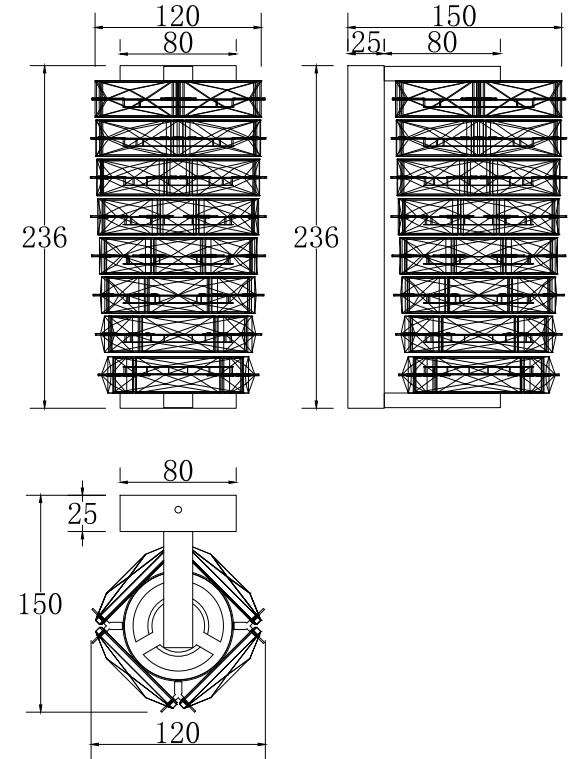

Instruction

MOD124WL-L6CH3K

MAX 6W
300 Lumen

Model: MOD124WL-L6CH3K
Collection: Modern

Wall Lamps