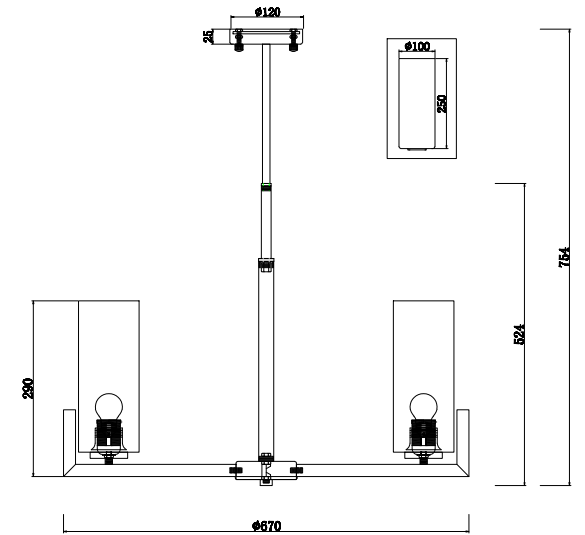

# Instruction

MOD089PL-06BS

6 x E14 (40W)

Model: MOD089PL-06BS  
Collection: Modern  
Series: Fortano

Ceiling Lamps