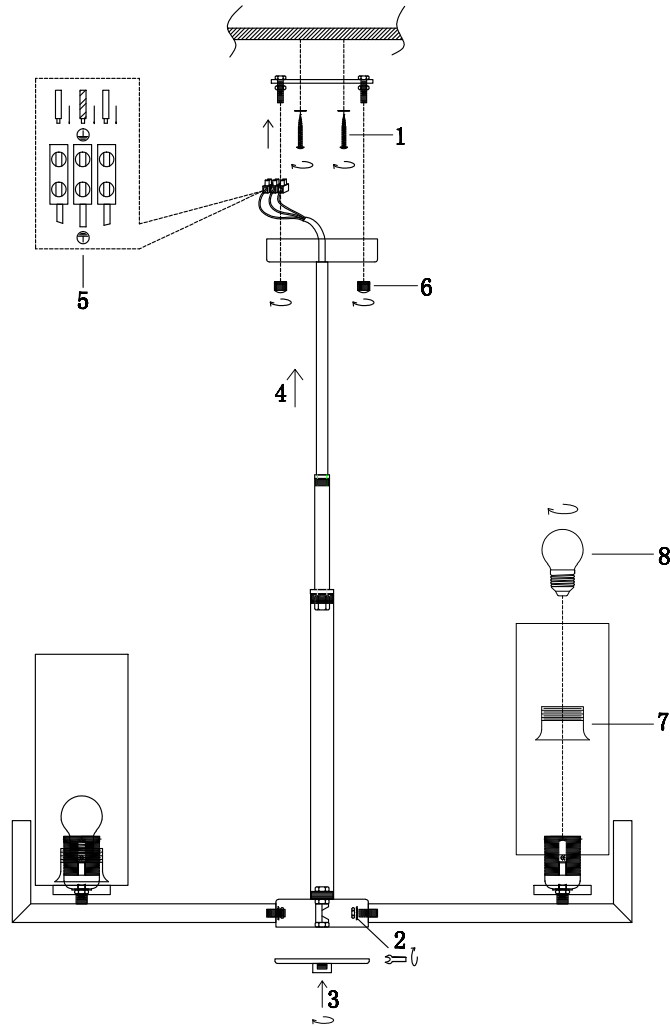

# Instruction

MOD089PL-06BS

6 x E14 (40W)

Model: MOD089PL-06BS  
Collection: Modern  
Series: Fortano

Ceiling Lamps