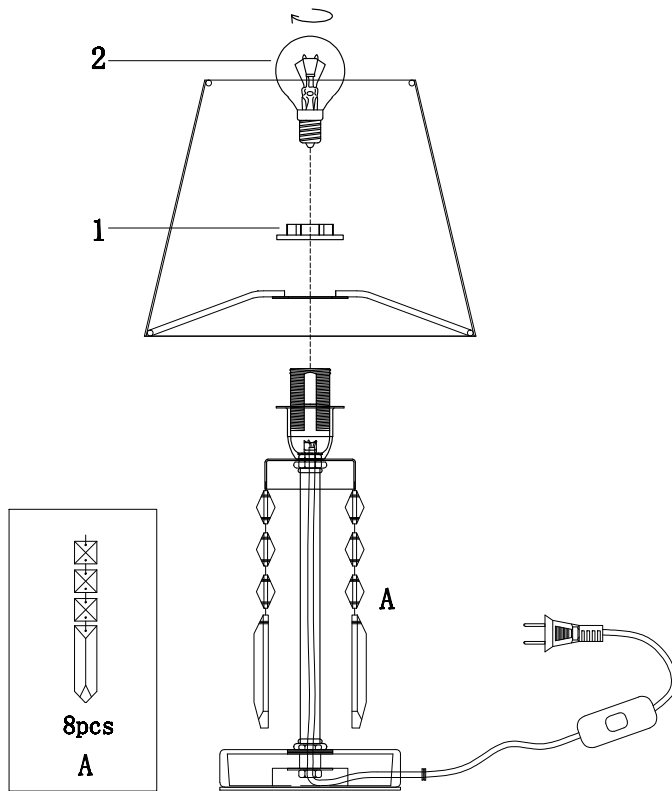

Instruction

MOD076TL-01N

1 x E14 (40W)

Model: MOD076TL-01N
Collection: Modern
Series: Krona

Table Lamps