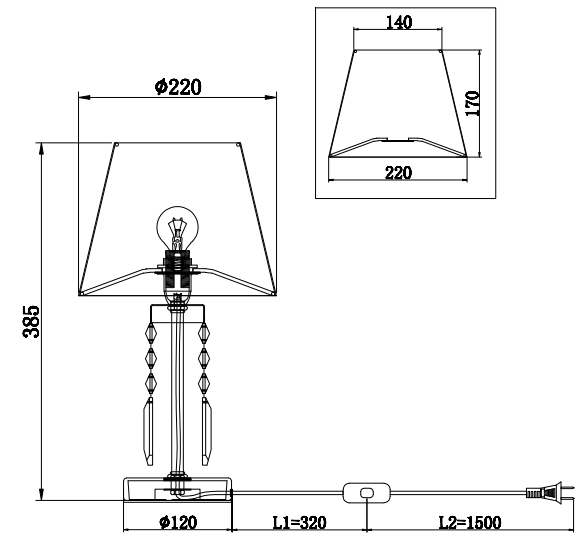

Instruction

MOD076TL-01N

1 x E14 (40W)

Model: MOD076TL-01N
Collection: Modern
Series: Krona

Table Lamps