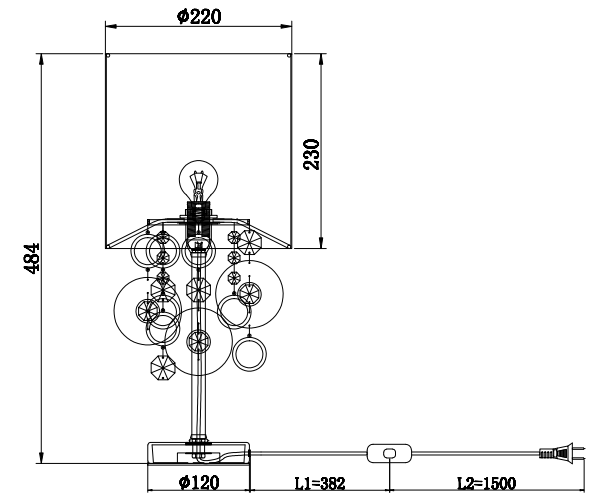

Instruction

MOD075TL-01N

1 x E14 (40W)

Model: MOD075TL-01N
Collection: Modern
Series: Kira

Table Lamps