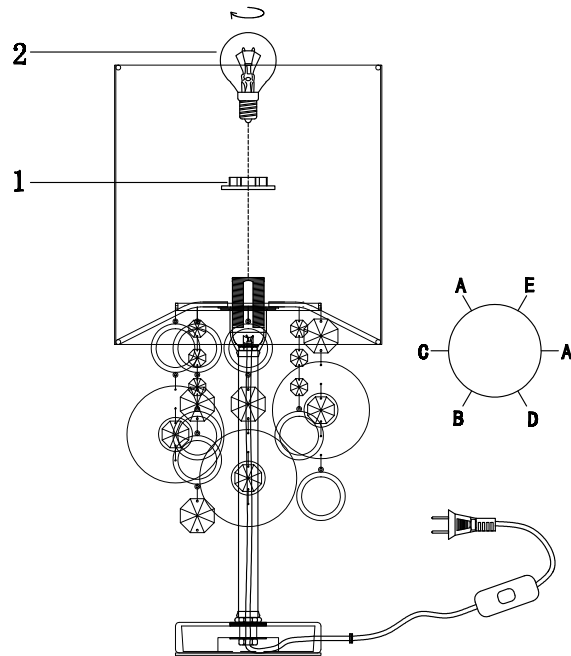

Instruction

MOD075TL-01N

1 x E14 (40W)

Model: MOD075TL-01N
Collection: Modern
Series: Kira

Table Lamps