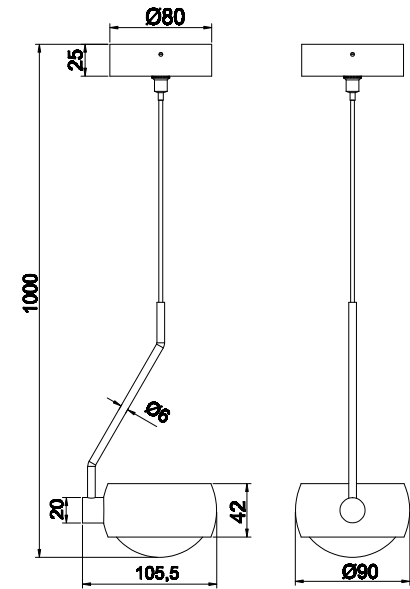

Instruction

MOD072PL-L8W3K

MAX 8W
750 Lumen

Model: MOD072PL-L8W3K
Collection: Technical
Series: Lens

Pendant Lamps