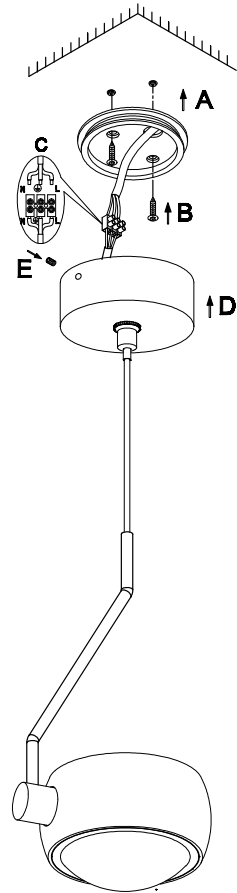

Instruction

MOD072PL-L8W3K

MAX 8W
750 Lumen

Model: MOD072PL-L8W3K
Collection: Technical
Series: Lens

Pendant Lamps