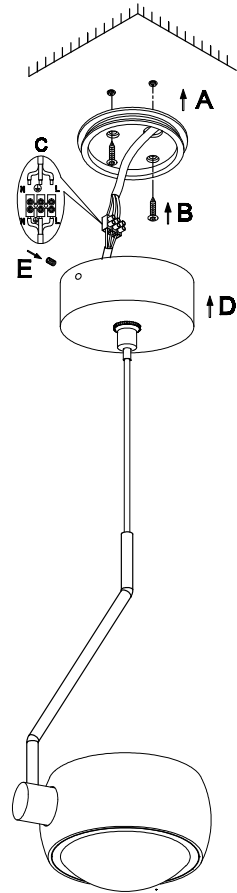

Instruction

MOD072PL-L8B3K

MAX 8W
750 Lumen

Model: MOD072PL-L8B3K
Collection: Technical
Series: Lens

Pendant Lamps