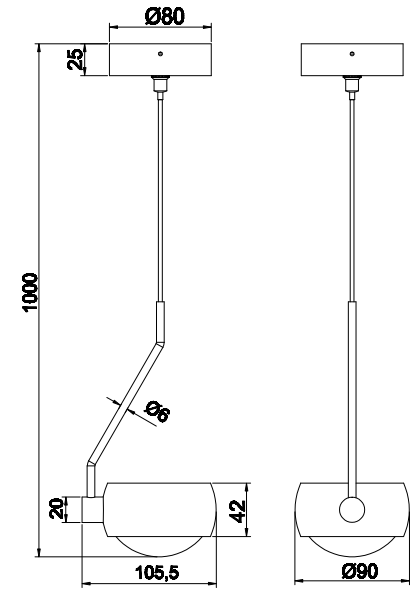

Instruction

MOD072PL-L8B3K

MAX 8W
750 Lumen

Model: MOD072PL-L8B3K
Collection: Technical
Series: Lens

Pendant Lamps