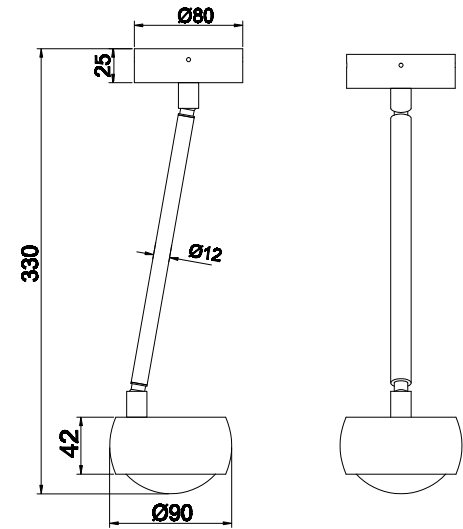

Instruction

MOD072CL-L8B3K

MAX 8W
750 Lumen

Model: MOD072CL-L8B3K
Collection: Technical
Series: Lens

Ceiling Lamps