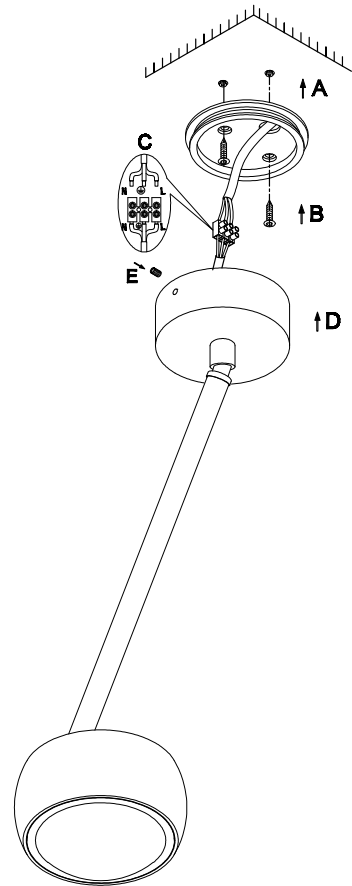

Instruction

MOD072CL-L8B3K

MAX 8W
750 Lumen

Model: MOD072CL-L8B3K
Collection: Technical
Series: Lens

Ceiling Lamps