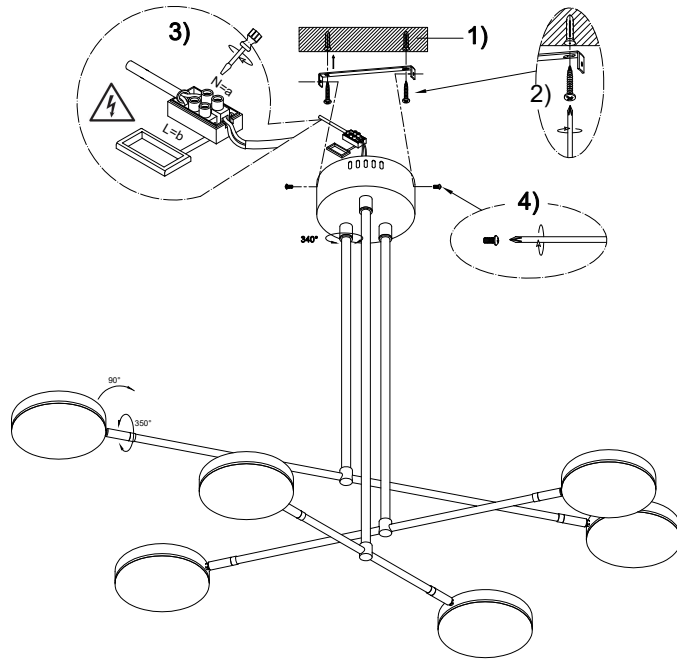

# Instruction

MOD070PL-L38B3K

MAX 38W  
2200 Lumen

Model: MOD070PL-L38B3K  
Collection: Technical  
Series: Fad

Pendant Lamps