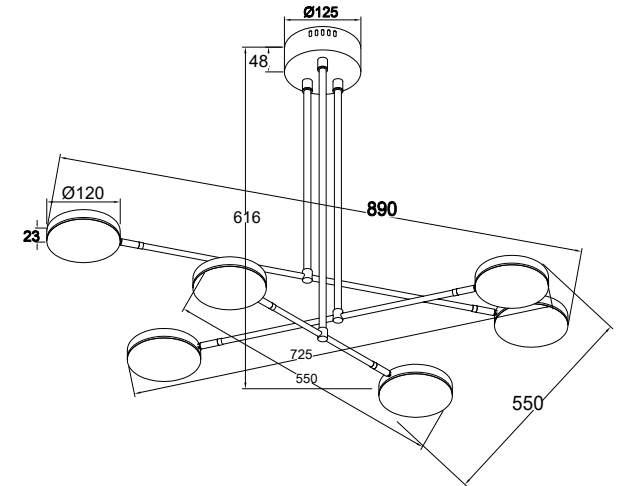

# Instruction

MOD070PL-L38B3K

MAX 38W  
2200 Lumen

Model: MOD070PL-L38B3K  
Collection: Technical  
Series: Fad

Pendant Lamps