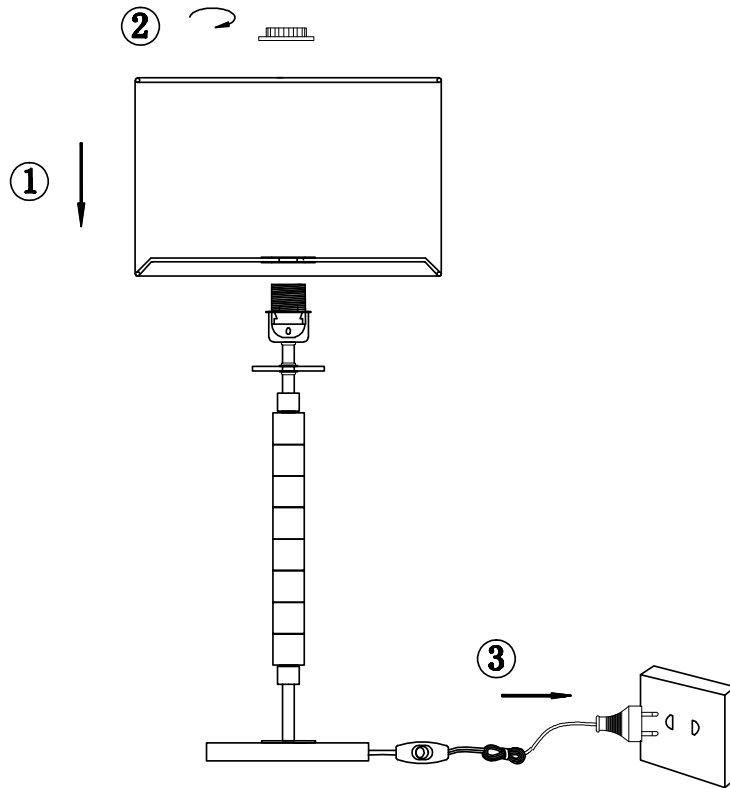

Instruction

MOD066TL-01CH

1 x E27 (60W)

Recommended to use with LED bulbs

Table Lamps

Model: MOD066TL-01CH

Collection: Modern

Series: New Series 066