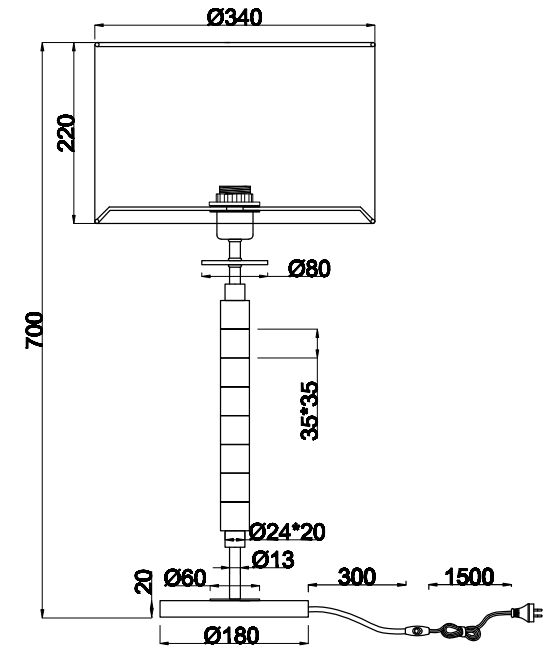

Instruction

MOD066TL-01CH

1 x E27 (60W)

Recommended to use with LED bulbs

Table Lamps

Model: MOD066TL-01CH

Collection: Modern

Series: New Series 066