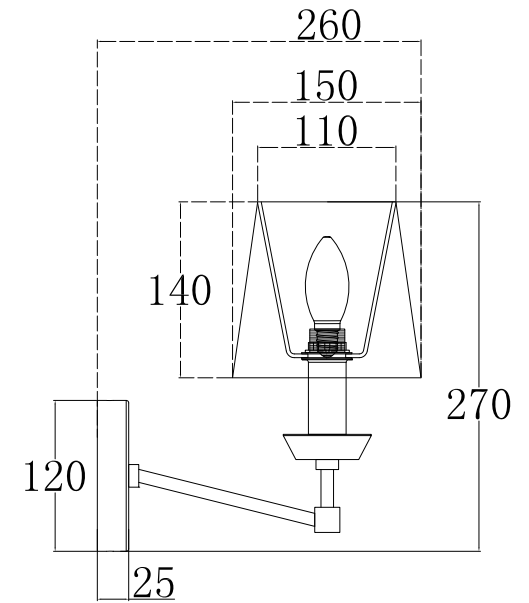

# Instruction

MOD064WL-01N

1 x E14 (40W)

Model: MOD064WL-01N  
Collection: Neoclassic  
Series: Beira

Wall Lamps