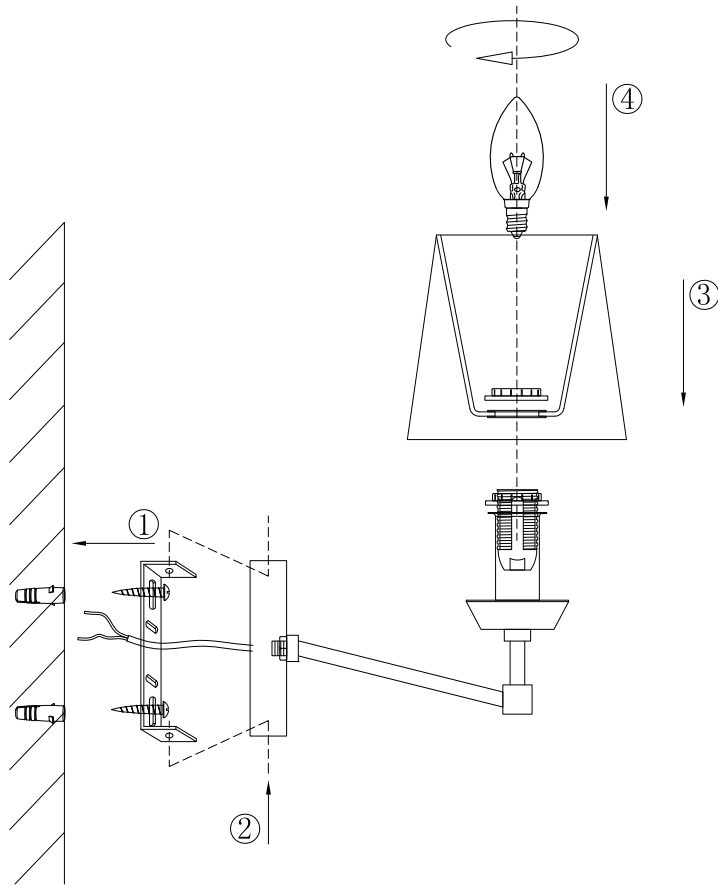

# Instruction

MOD064WL-01N

1 x E14 (40W)

Model: MOD064WL-01N  
Collection: Neoclassic  
Series: Beira

Wall Lamps