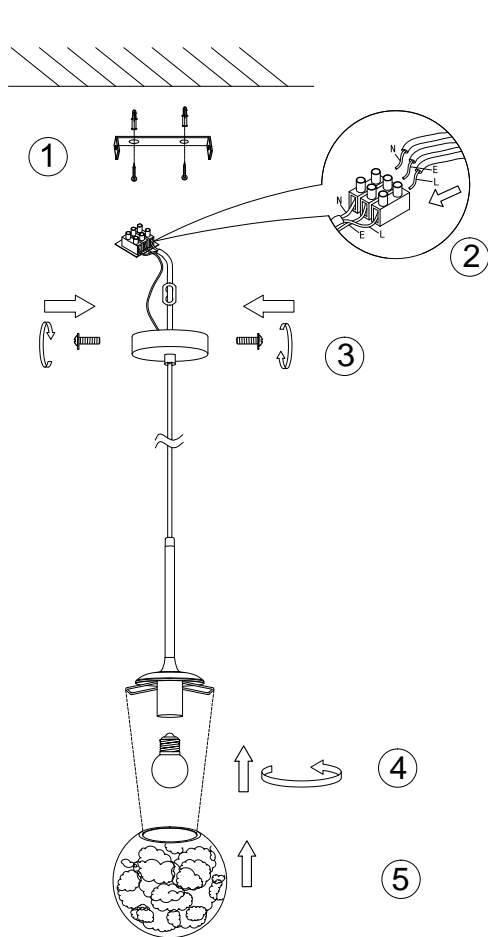

Instruction

MOD061PL-01BS

1 x E27 (40W)
Recommended to use with LED bulbs

Pendant Lamps

Model: MOD061PL-01BS
Collection: Modern
Series: New Series 061