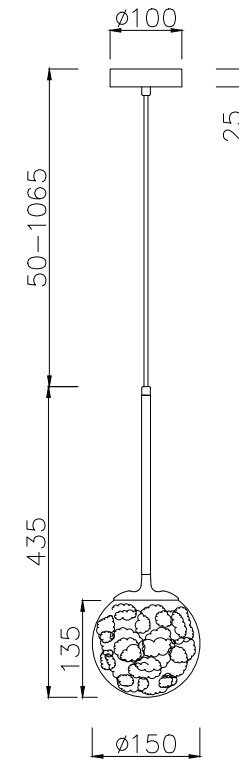

Instruction

MOD061PL-01BS

1 x E27 (40W)
Recommended to use with LED bulbs

Pendant Lamps

Model: MOD061PL-01BS
Collection: Modern
Series: New Series 061