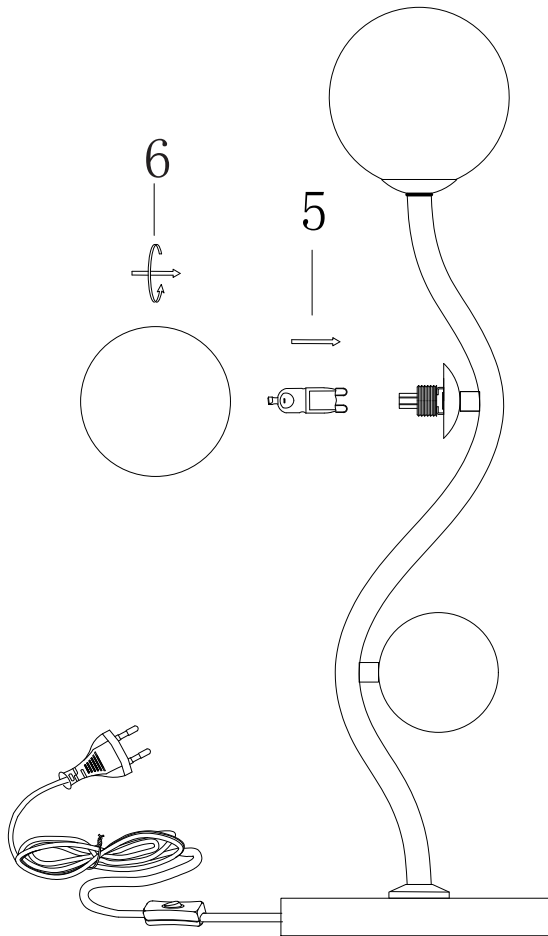

# Instruction

MOD059TL-03CH

3 x G9 (28W)

Recommended to use with LED bulbs

Model: MOD059TL-03CH  
Collection: Modern  
Series: Uva

Table Lamps