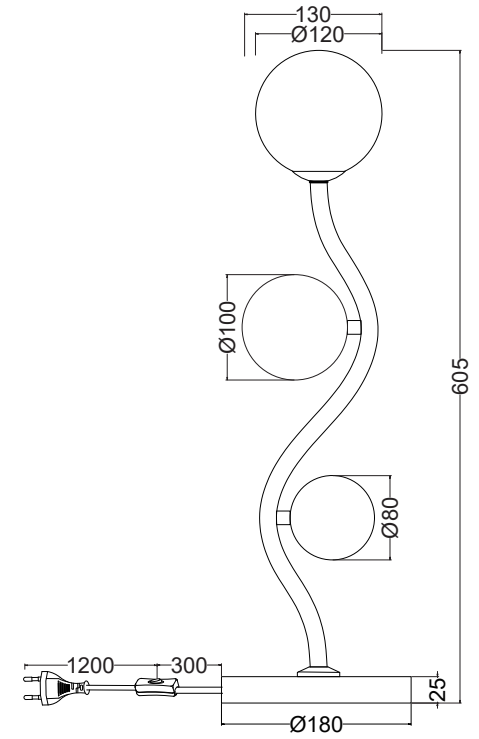

# Instruction

MOD059TL-03CH

3 x G9 (28W)

Recommended to use with LED bulbs

Model: MOD059TL-03CH  
Collection: Modern  
Series: Uva

Table Lamps