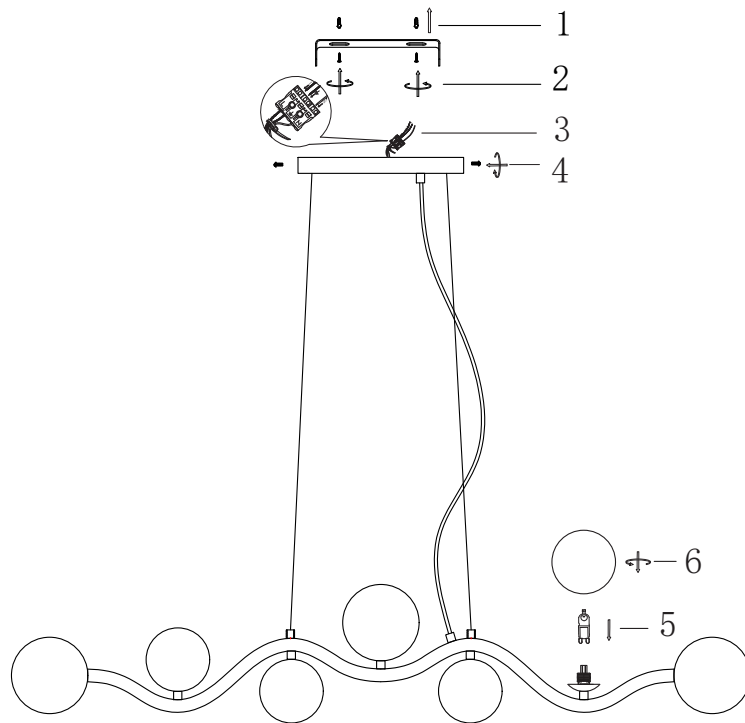

Instruction

MOD059PL-07G

7 x G9 (28W)

Recommended to use with LED bulbs

Model: MOD059PL-07G

Collection: Modern

Series: Uva

Pendant Lamps