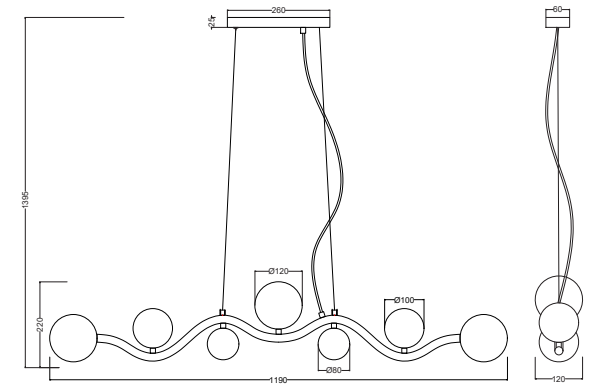

Instruction

MOD059PL-07G

7 x G9 (28W)

Recommended to use with LED bulbs

Model: MOD059PL-07G

Collection: Modern

Series: Uva

Pendant Lamps