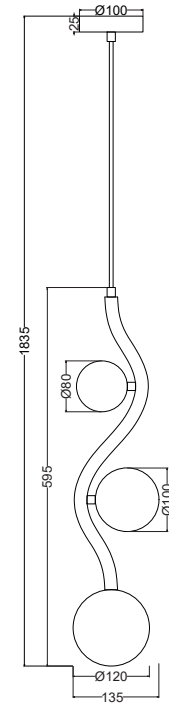

Instruction

MOD059PL-03G

3 x G9 (28W)

Recommended to use with LED bulbs

Model: MOD059PL-03G

Collection: Modern

Series: Uva

Pendant Lamps