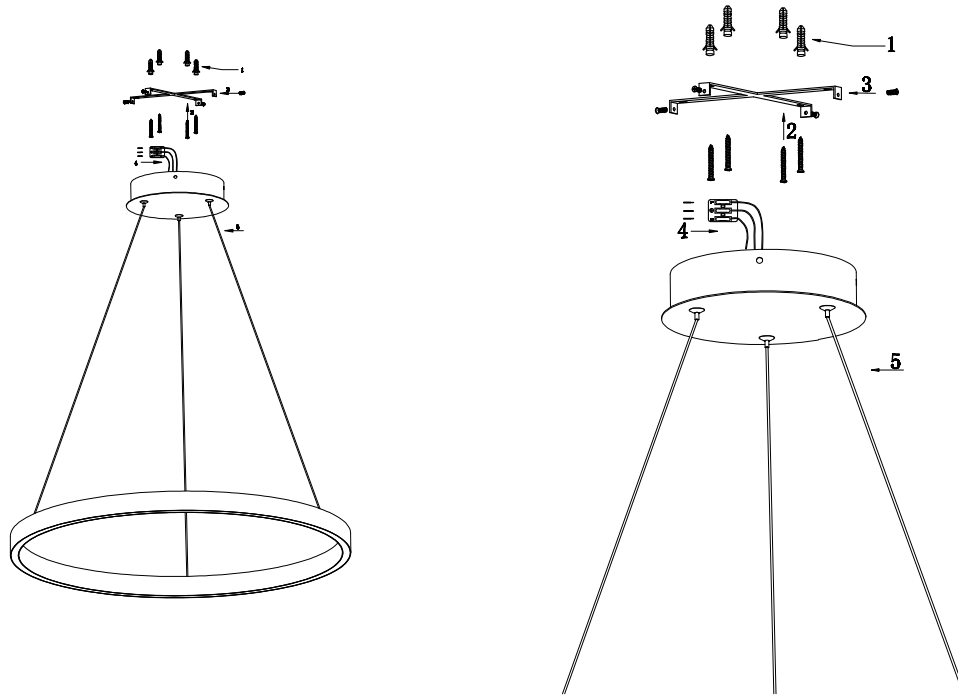

Instruction

MOD058PL-L22BS4K

MAX 25W
1500 Lumen

Model: MOD058PL-L22BS4K
Collection: Technical
Series: Rim

Pendant Lamps