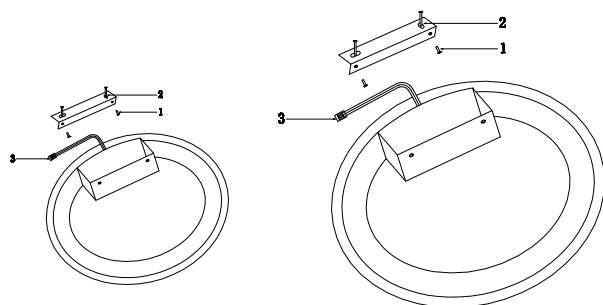

Instruction

MOD058CL-L35W4K

Gross Weight: 3,45 kg

Net Weight: 3 kg

Volume: 0,039204 m3

Weight and Volume Margin of Error: ±10%

Color: White

Material: Aluminum

MAX 35W
1800 Lumen

Model: MOD058CL-L35W4K

Collection: Technical

Series: Rim

Ceiling Lamps