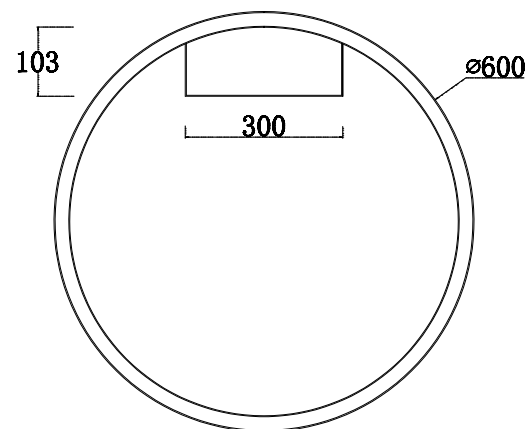

Instruction

MOD058CL-L35W4K

Gross Weight: 3,45 kg

Net Weight: 3 kg

Volume: 0,039204 m3

Weight and Volume Margin of Error: ±10%

Color: White

Material: Aluminum

MAX 35W
1800 Lumen

Model: MOD058CL-L35W4K

Collection: Technical

Series: Rim

Ceiling Lamps