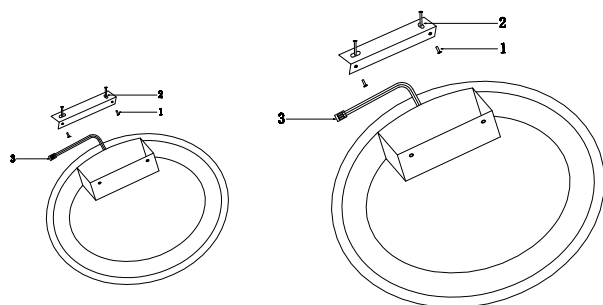

Instruction

MOD058CL-L35B4K

Gross Weight: 3,45 kg

Color: Black

Net Weight: 3 kg

Material: Aluminum

Volume: 0,039204 m3

Weight and Volume Margin of Error: $\pm 10\%$

MAX 35W
1800 Lumen

Model: MOD058CL-L35B4K

Collection: Technical

Series: Rim

Ceiling Lamps