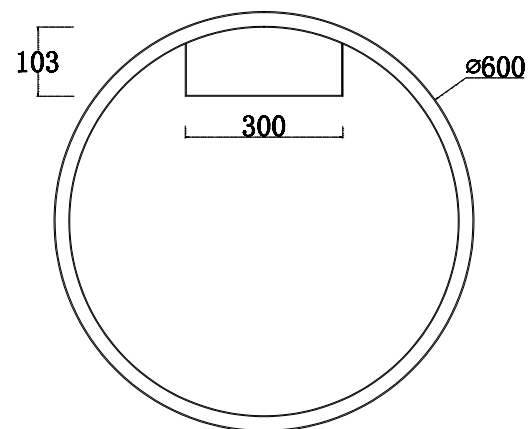

Instruction

MOD058CL-L35B4K

Gross Weight: 3,45 kg

Color: Black

Net Weight: 3 kg

Material: Aluminum

Volume: 0,039204 m3

Weight and Volume Margin of Error: $\pm 10\%$

MAX 35W
1800 Lumen

Model: MOD058CL-L35B4K

Collection: Technical

Series: Rim

Ceiling Lamps