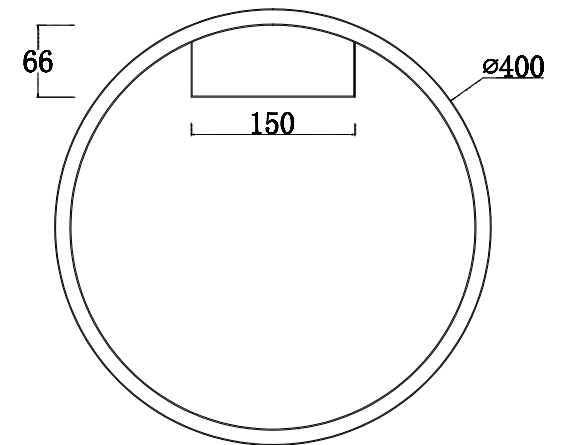

# Instruction

MOD058CL-L25W4K

Gross Weight: 2,21 kg

Net Weight: 2 kg

Volume: 0,019044 m3

Weight and Volume Margin of Error: ±10%

Color: White

Material: Aluminum

MAX 25W  
1200 Lumen

Model: MOD058CL-L25W4K

Collection: Technical

Series: Rim

Ceiling Lamps