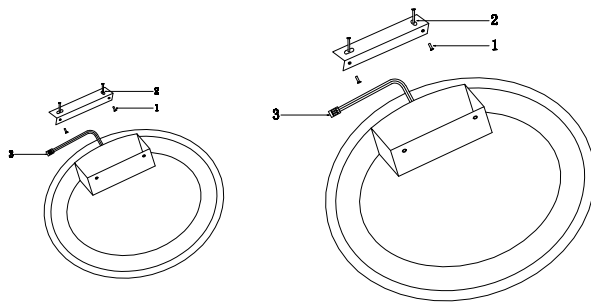

# Instruction

MOD058CL-L25W4K

Gross Weight: 2,21 kg

Net Weight: 2 kg

Volume: 0,019044 m3

Weight and Volume Margin of Error: ±10%

Color: White

Material: Aluminum

MAX 25W  
1200 Lumen

Model: MOD058CL-L25W4K

Collection: Technical

Series: Rim

Ceiling Lamps