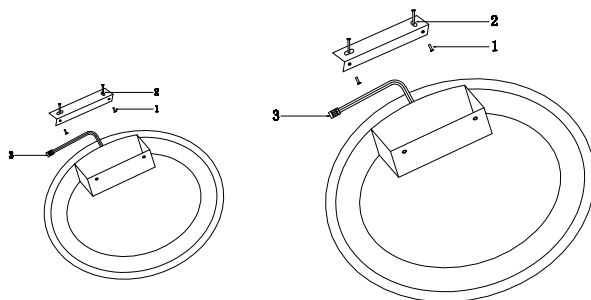

Instruction

MOD058CL-L25BS4K

Gross Weight: 2,21 kg

Net Weight: 2 kg

Volume: 0,019044 m3

Weight and Volume Margin of Error: $\pm 10\%$

Color: Brass

Material: Aluminum

MAX 25W
1200 Lumen

Model: MOD058CL-L25BS4K

Collection: Technical

Series: Rim

Ceiling Lamps