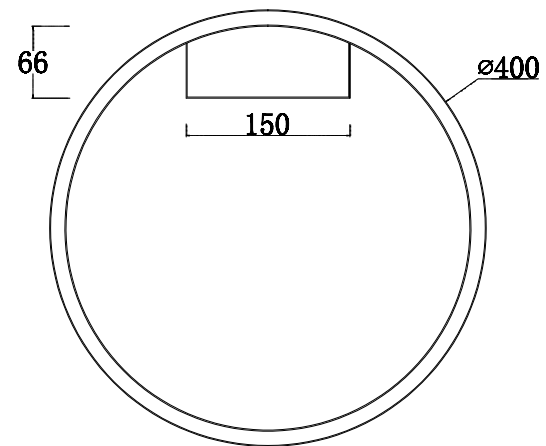

Instruction

MOD058CL-L25BS4K

Gross Weight: 2,21 kg

Net Weight: 2 kg

Volume: 0,019044 m3

Weight and Volume Margin of Error: $\pm 10\%$

Color: Brass

Material: Aluminum

MAX 25W
1200 Lumen

Model: MOD058CL-L25BS4K

Collection: Technical

Series: Rim

Ceiling Lamps